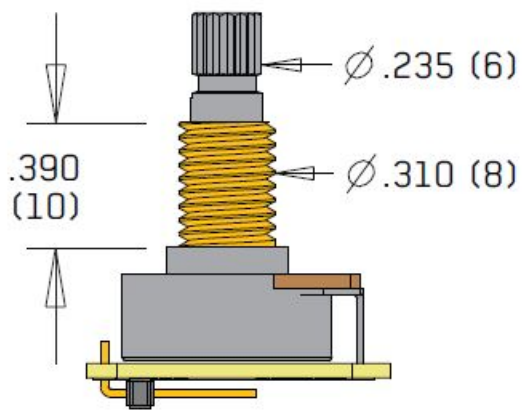

1 VOLUME CONTROL (25K)
1 TONE CONTROL (25K)

ADJUSTMENT SCREWS (x12)

PICKUP CABLE 15" (38cm)

PICKUP CABLE 11" (28cm)

2 CONNECT CABLES 5.5" (14cm)

OUTPUT CABLE 6" (15cm)

BATTERY CABLE 7" (18cm)

BATTERY BUSS

STEREO OUTPUT JACK

2 PICKUP IN/ OUT BATTERY BUSS (B245)