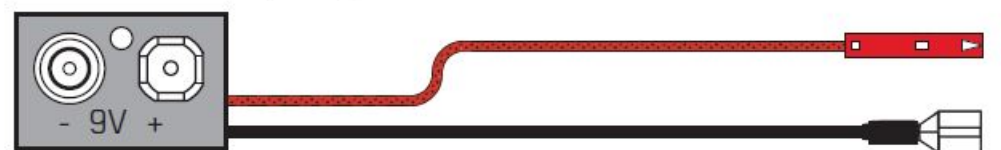

1 VOLUME CONTROL (25K)
1 TONE CONTROL (25K)

ADJUSTMENT SCREWS (x12)

PICKUP CABLE 15" (38cm)

PICKUP CABLE 11" (28cm)

2 CONNECT CABLES 5.5" (14cm)

OUTPUT CABLE 6" (15cm)

BATTERY CABLE 7" (18cm)

BATTERY BUSS

STEREO OUTPUT JACK

2 PICKUP IN/ OUT BATTERY BUSS (B245)