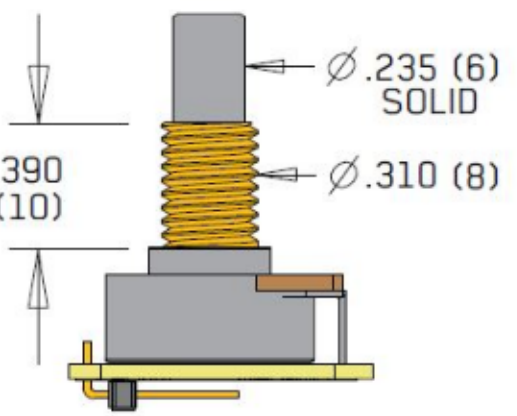

1 VOLUME CONTROL (25K)

1 TONE CONTROL (25K)

BATTERY BUSS

STEREO OUTPUT JACK

PICKUP CABLE 13.5" (34cm)

3 CONNECT CABLES 5.5" (14cm)

OUTPUT CABLE 6" (15cm)

BATTERY CABLE 7" (18cm)

SHORT ADJUSTMENT SCREWS (4)

LONG ADJUSTMENT SCREWS (4)

MOUNTING STANDOFFS (4)