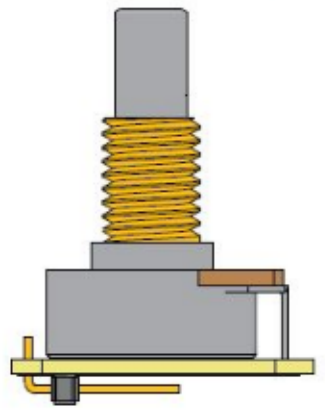

1 VOLUME CONTROL (25K)

1 TONE CONTROL (25K)

BATTERY BUSS

STEREO OUTPUT JACK

PICKUP CABLE 13.5" (34cm)

3 CONNECT CABLES 5.5" (14cm)

OUTPUT CABLE 6" (15cm)

BATTERY CABLE 7" (18cm)

SHORT ADJUSTMENT SCREWS (4)

LONG ADJUSTMENT SCREWS (4)

MOUNTING STANDOFFS (4)