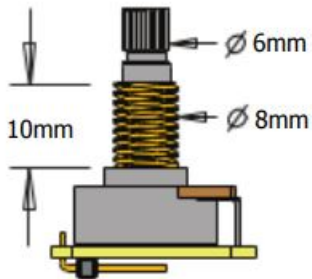

1 VOLUME CONTROL (25K)  
1 TONE CONTROL (25K)

ADJUSTMENT  
SCREWS & SPRINGS

PICKUP CABLE 15" (38cm)

2 CONNECT CABLES 5.5" (14cm)

OUTPUT CABLE 6" (15cm)

BATTERY CABLE 7" (18cm)

BATTERY  
BUSS

STEREO OUTPUT  
JACK