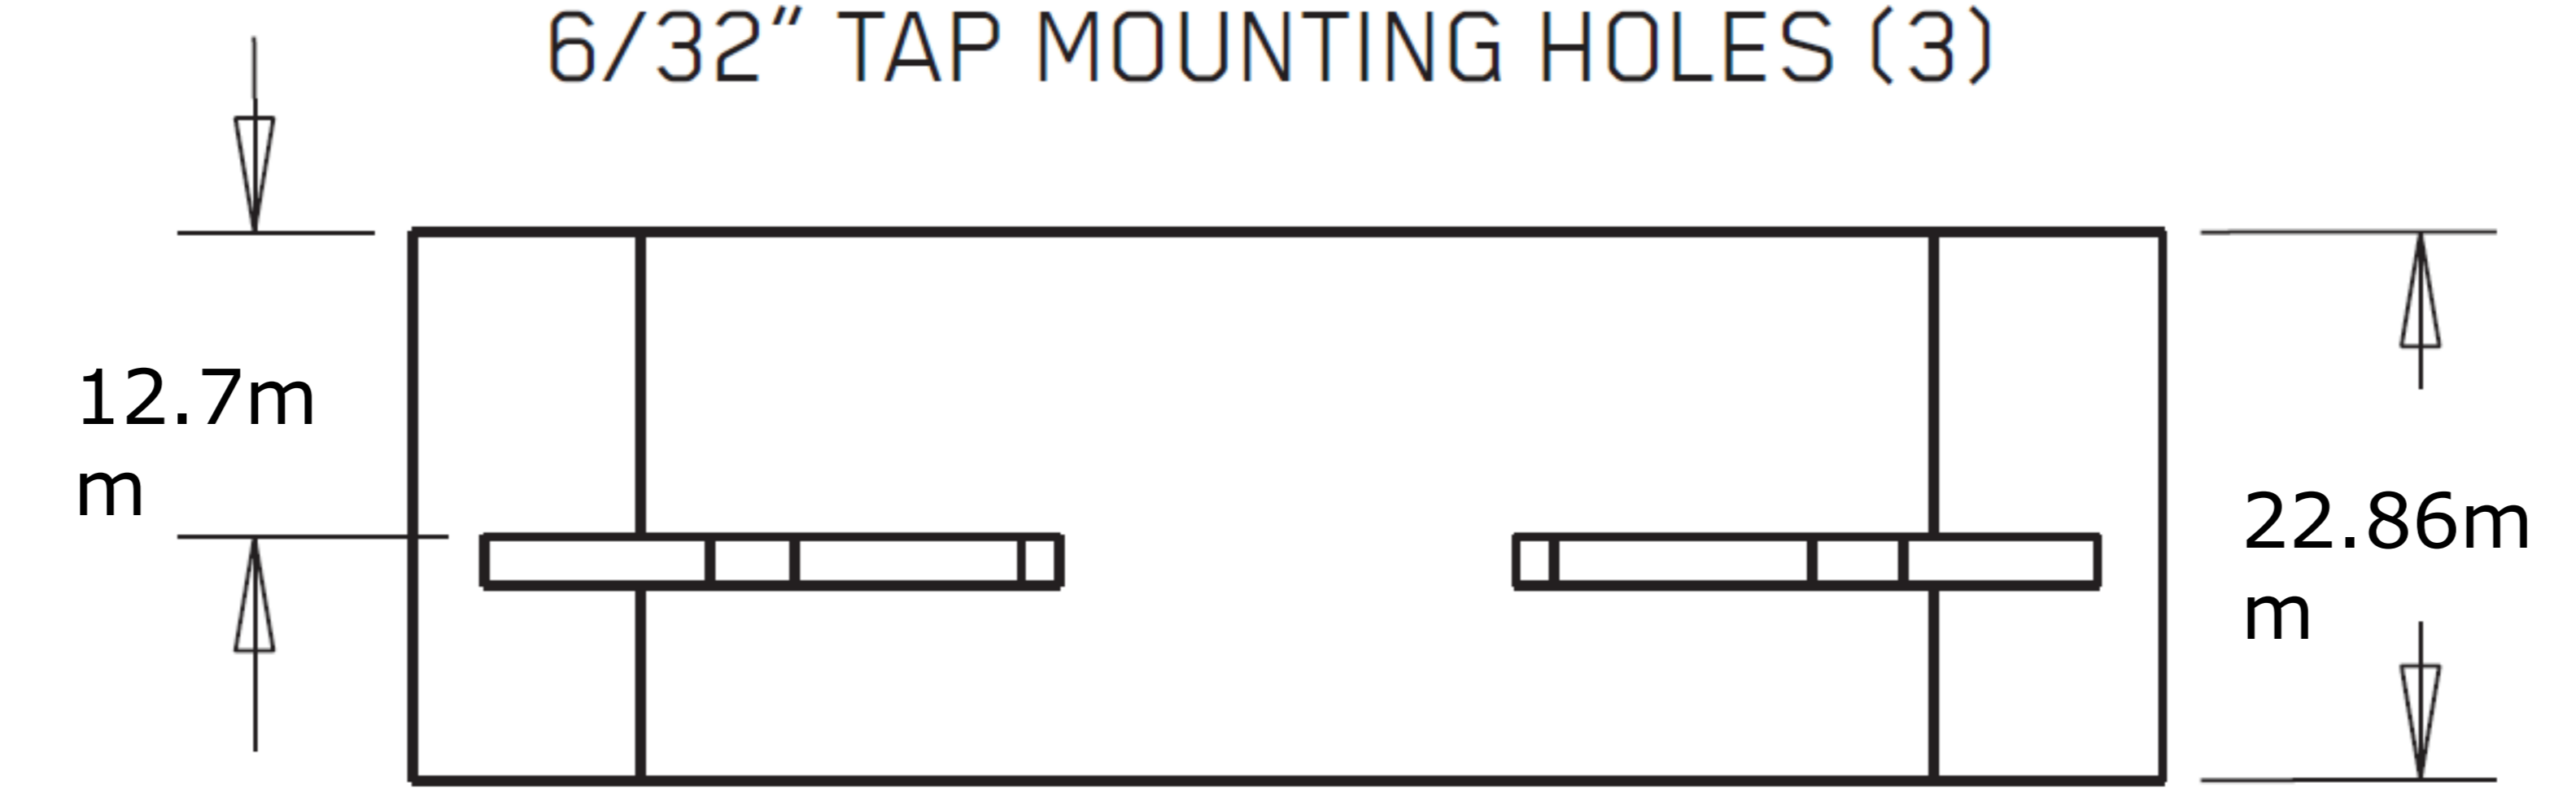

RT HOUSING

6/32" TAP MOUNTING HOLES (3)

FT HOUSING

INCLUDED WITH EACH SET:

ADJUSTMENT SCREWS & SPRINGS

STEREO OUTPUT JACK

PICKUP CABLE 13.5" (34cm)

PICKUP CABLE 9" (23cm)

OUTPUT CABLE 6" (15cm)

BATTERY CABLE 7" (18cm)