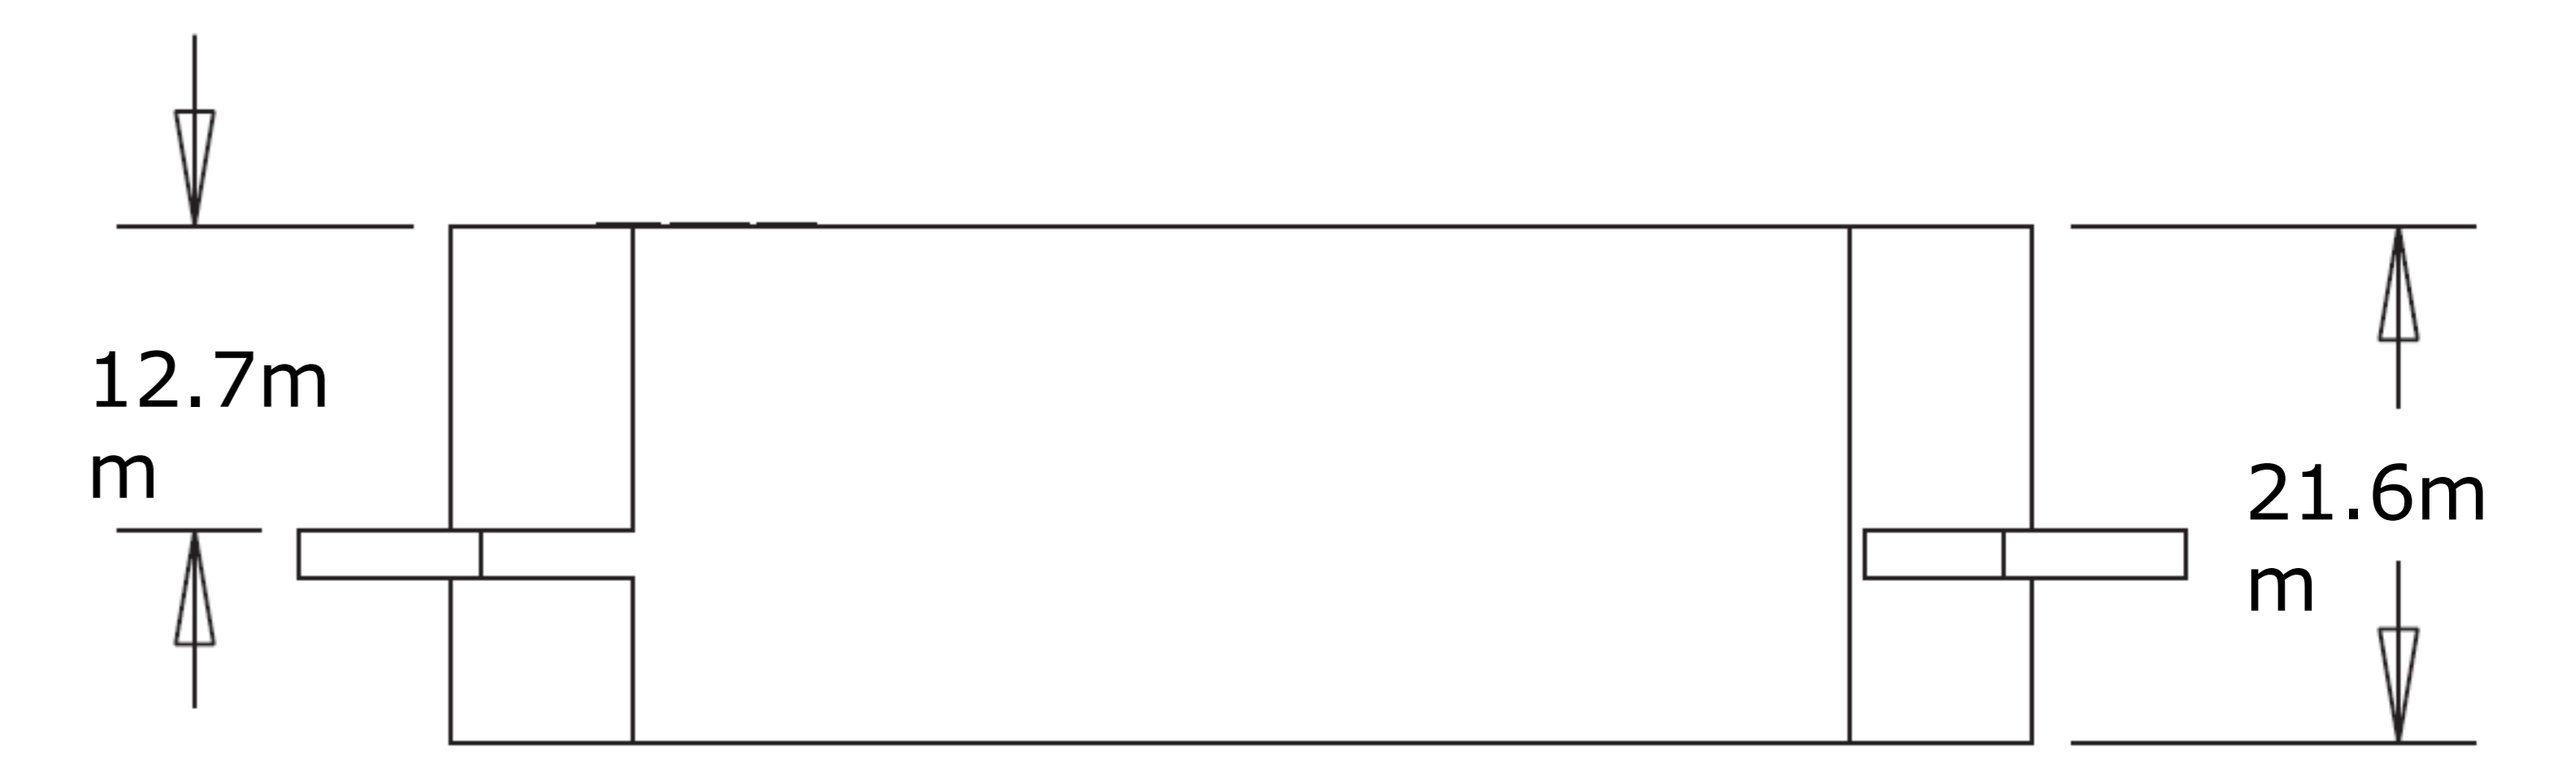

RT HOUSING

6/32" TAP MOUNTING HOLES (3)

FT HOUSING

INCLUDED WITH EACH SET:

ADJUSTMENT SCREWS & SPRINGS

STEREO OUTPUT JACK

PICKUP CABLE 13.5" (34cm)

PICKUP CABLE 9" (23cm)

OUTPUT CABLE 6" (15cm)

BATTERY CABLE 7" (18cm)