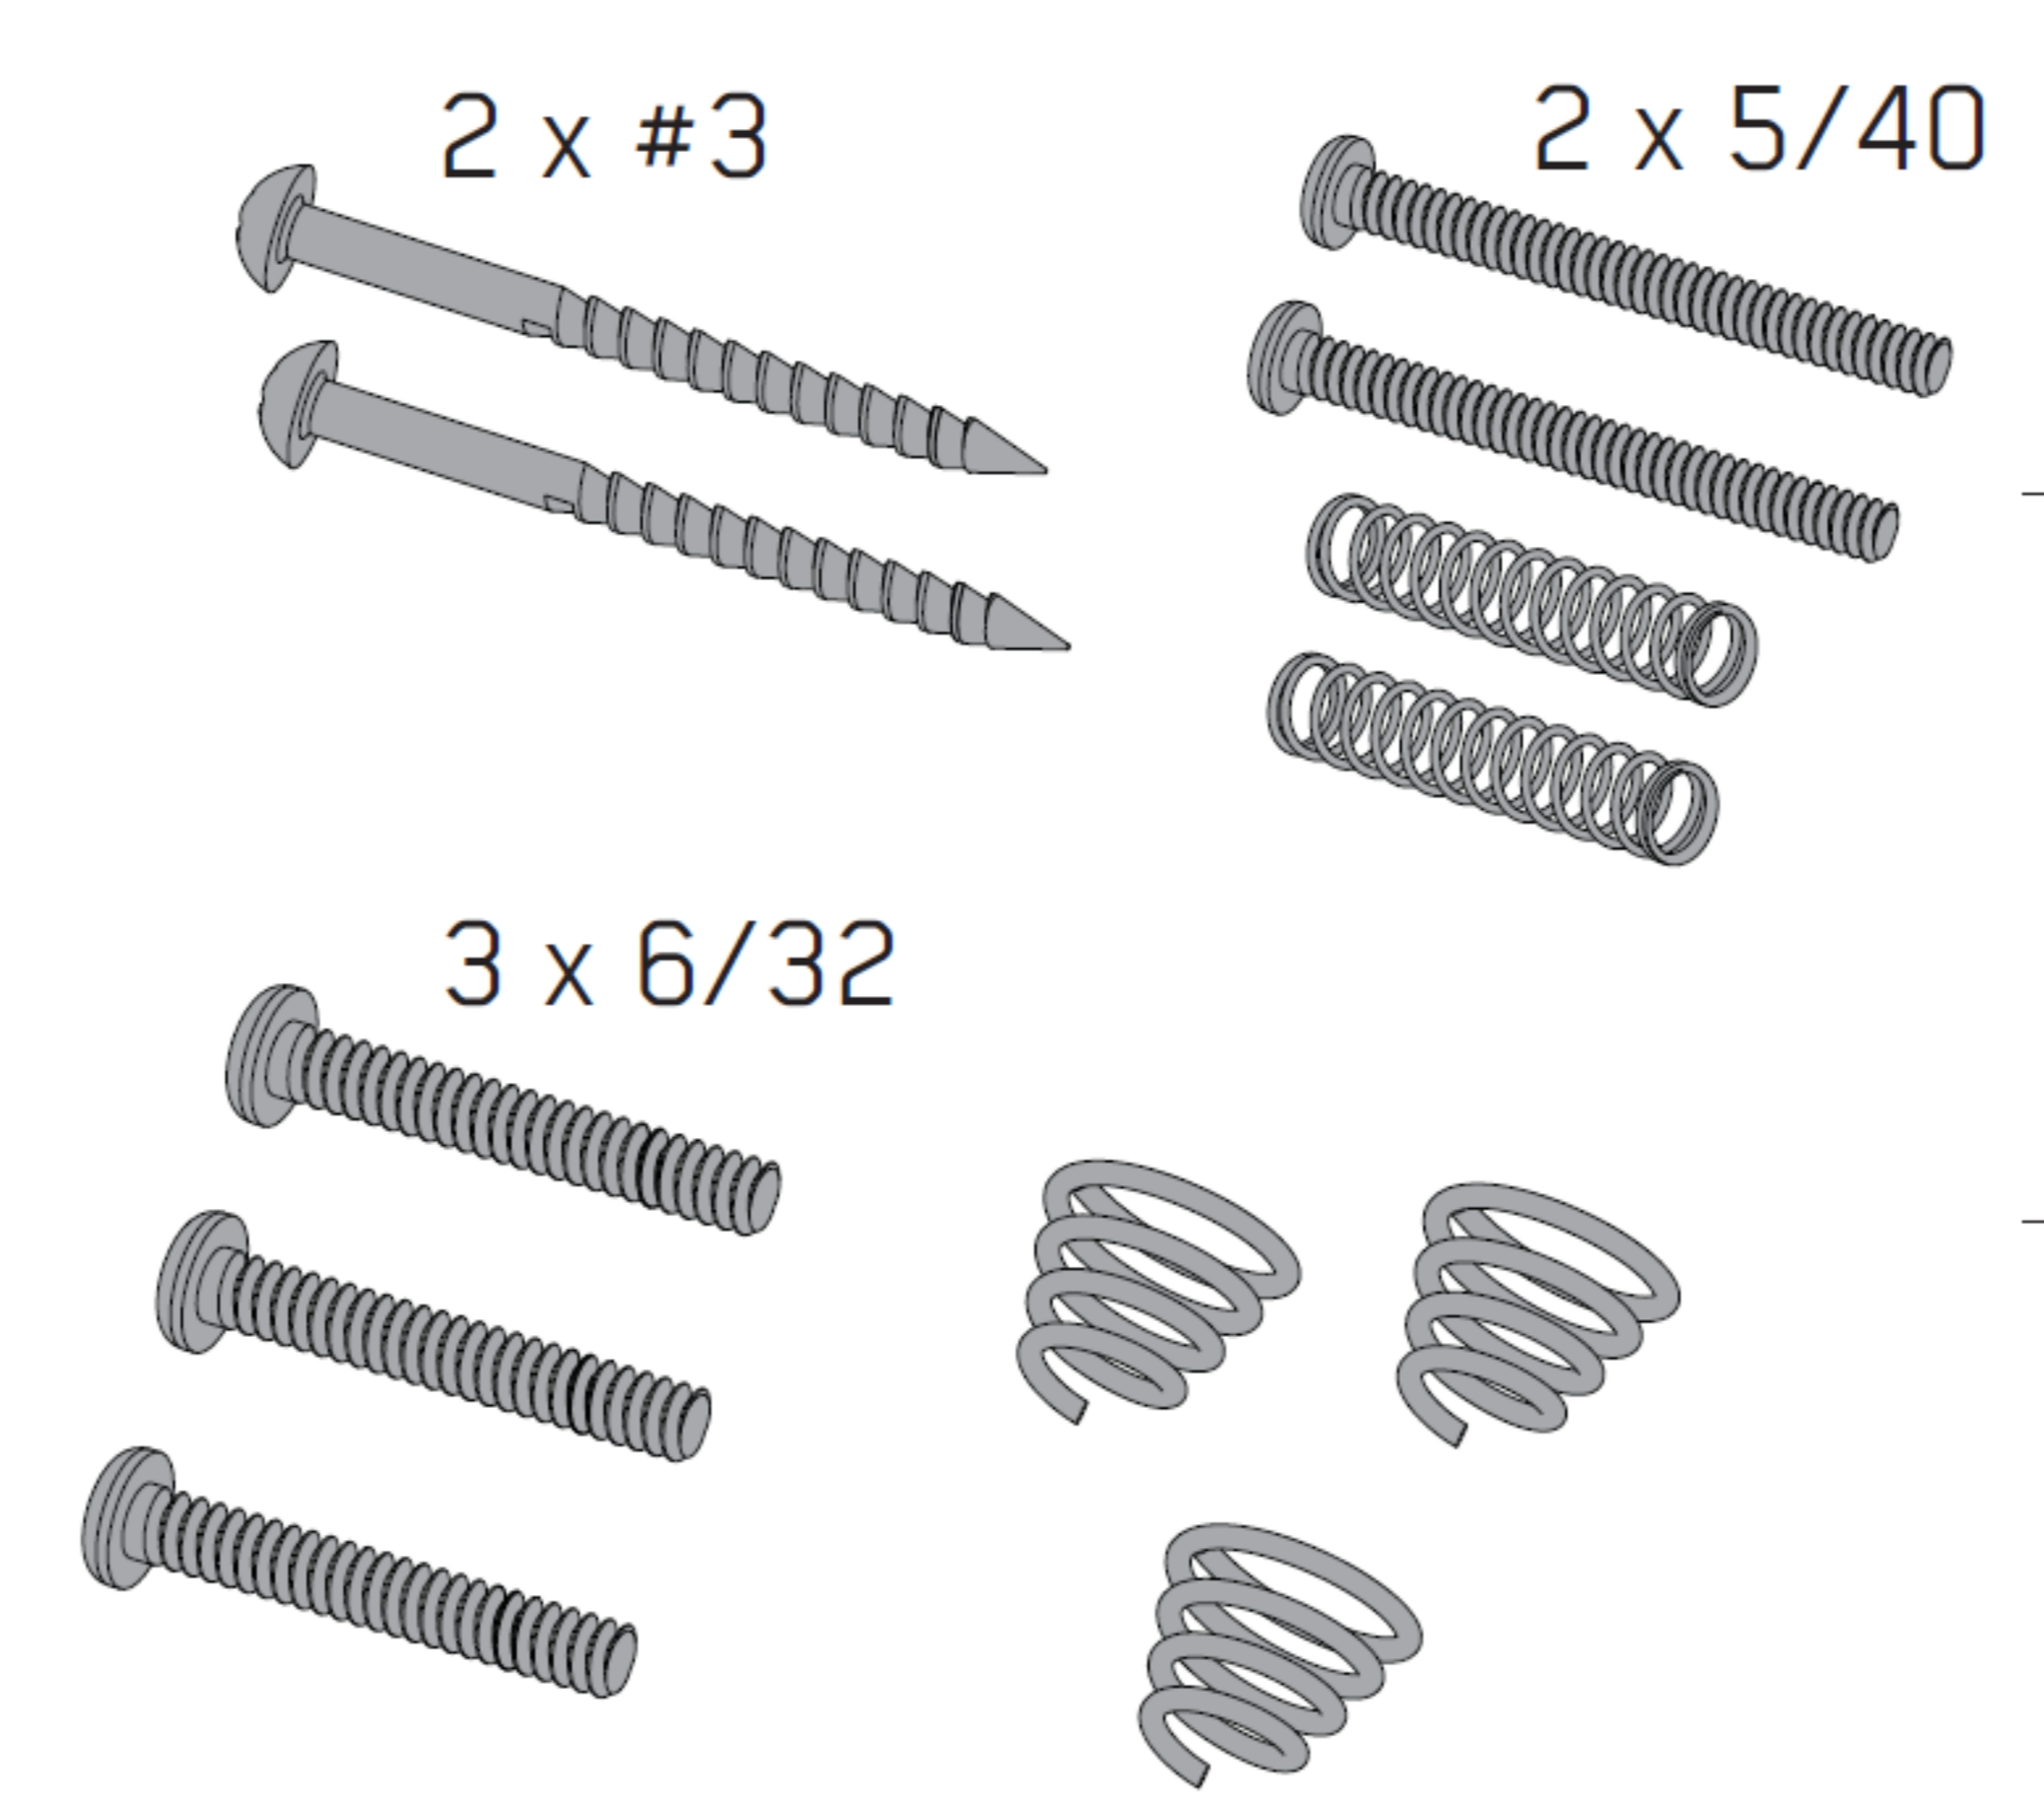

RT HOUSING

6/32" TAP MOUNTING HOLES (3)

FT HOUSING

INCLUDED WITH EACH SET:

ADJUSTMENT SCREWS & SPRINGS

STEREO OUTPUT JACK

PICKUP CABLE 13.5" (34cm)

PICKUP CABLE 9" (23cm)

OUTPUT CABLE 6" (15cm)

BATTERY CABLE 7" (18cm)