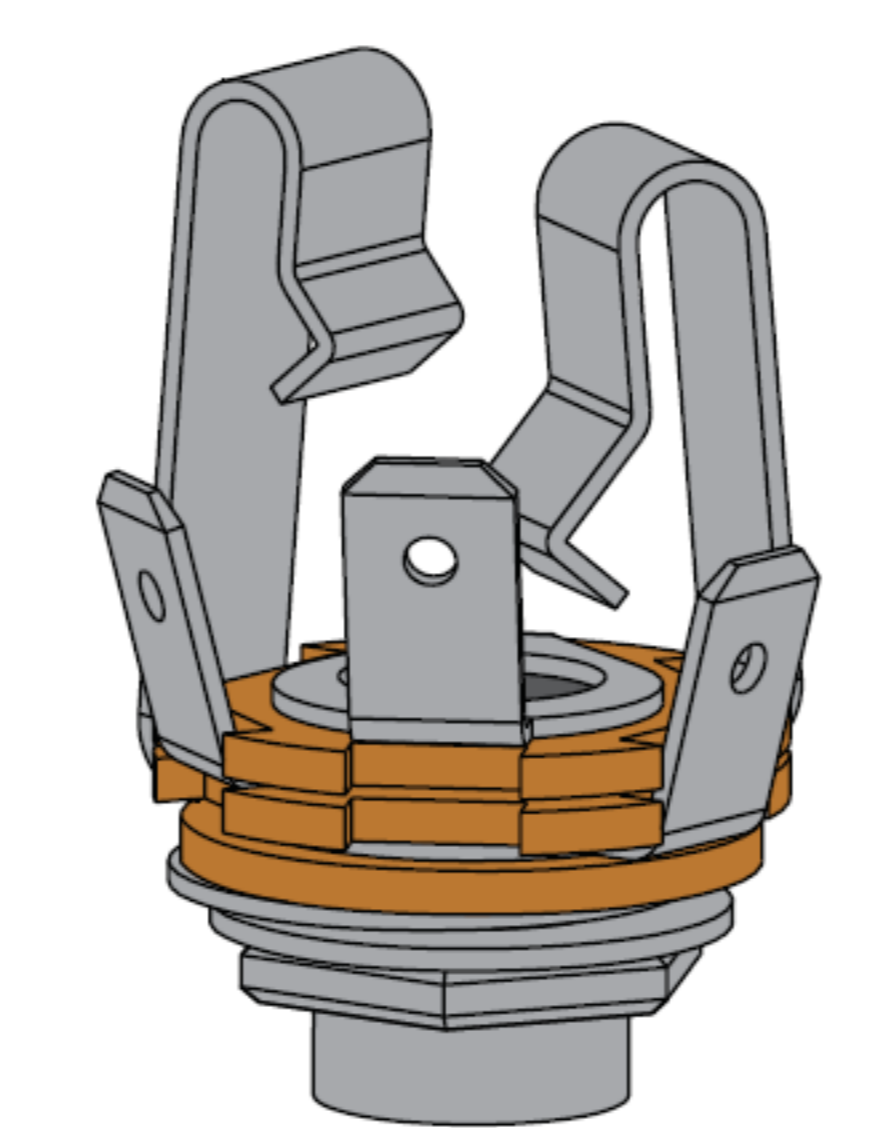

RT HOUSING

6/32" TAP MOUNTING HOLES (3)

FT HOUSING

INCLUDED WITH EACH SET:

ADJUSTMENT SCREWS & SPRINGS

STEREO OUTPUT JACK

PICKUP CABLE 13.5" (34cm)

PICKUP CABLE 9" (23cm)

OUTPUT CABLE 6" (15cm)

BATTERY CABLE 7" (18cm)