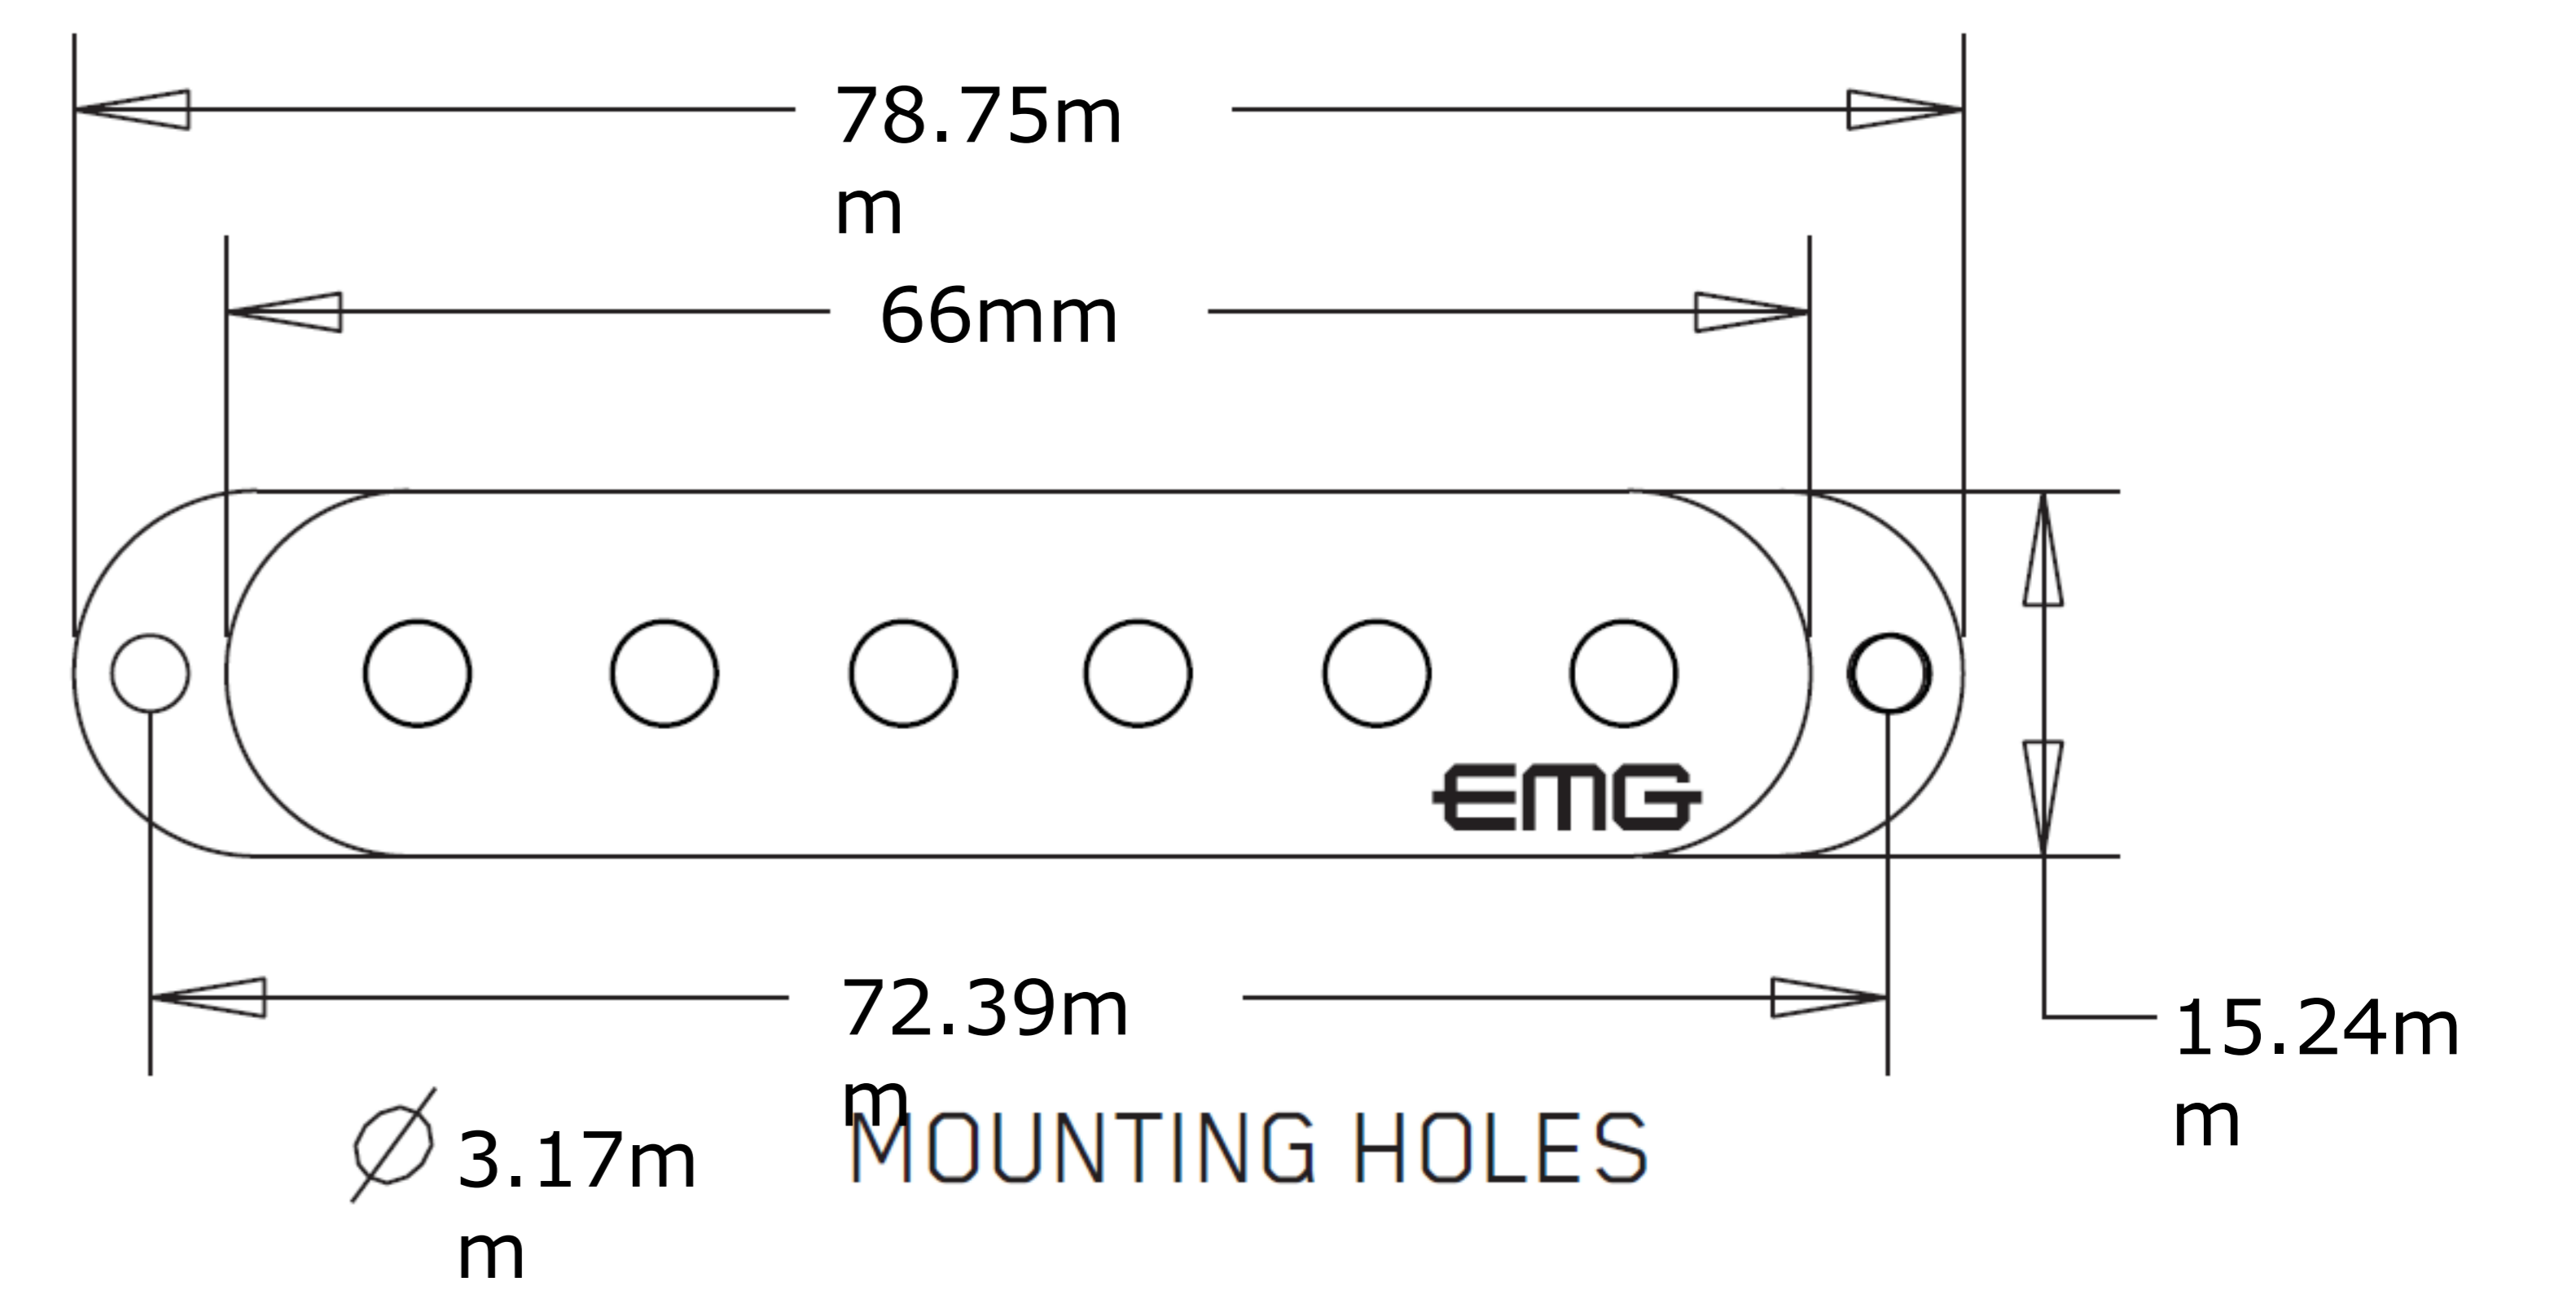

RT HOUSING

6/32" TAP MOUNTING HOLES (3)

FT HOUSING

INCLUDED WITH EACH SET:

ADJUSTMENT SCREWS & SPRINGS

STEREO OUTPUT JACK

PICKUP CABLE 13.5" (34cm)

PICKUP CABLE 9" (23cm)

OUTPUT CABLE 6" (15cm)

BATTERY CABLE 7" (18cm)