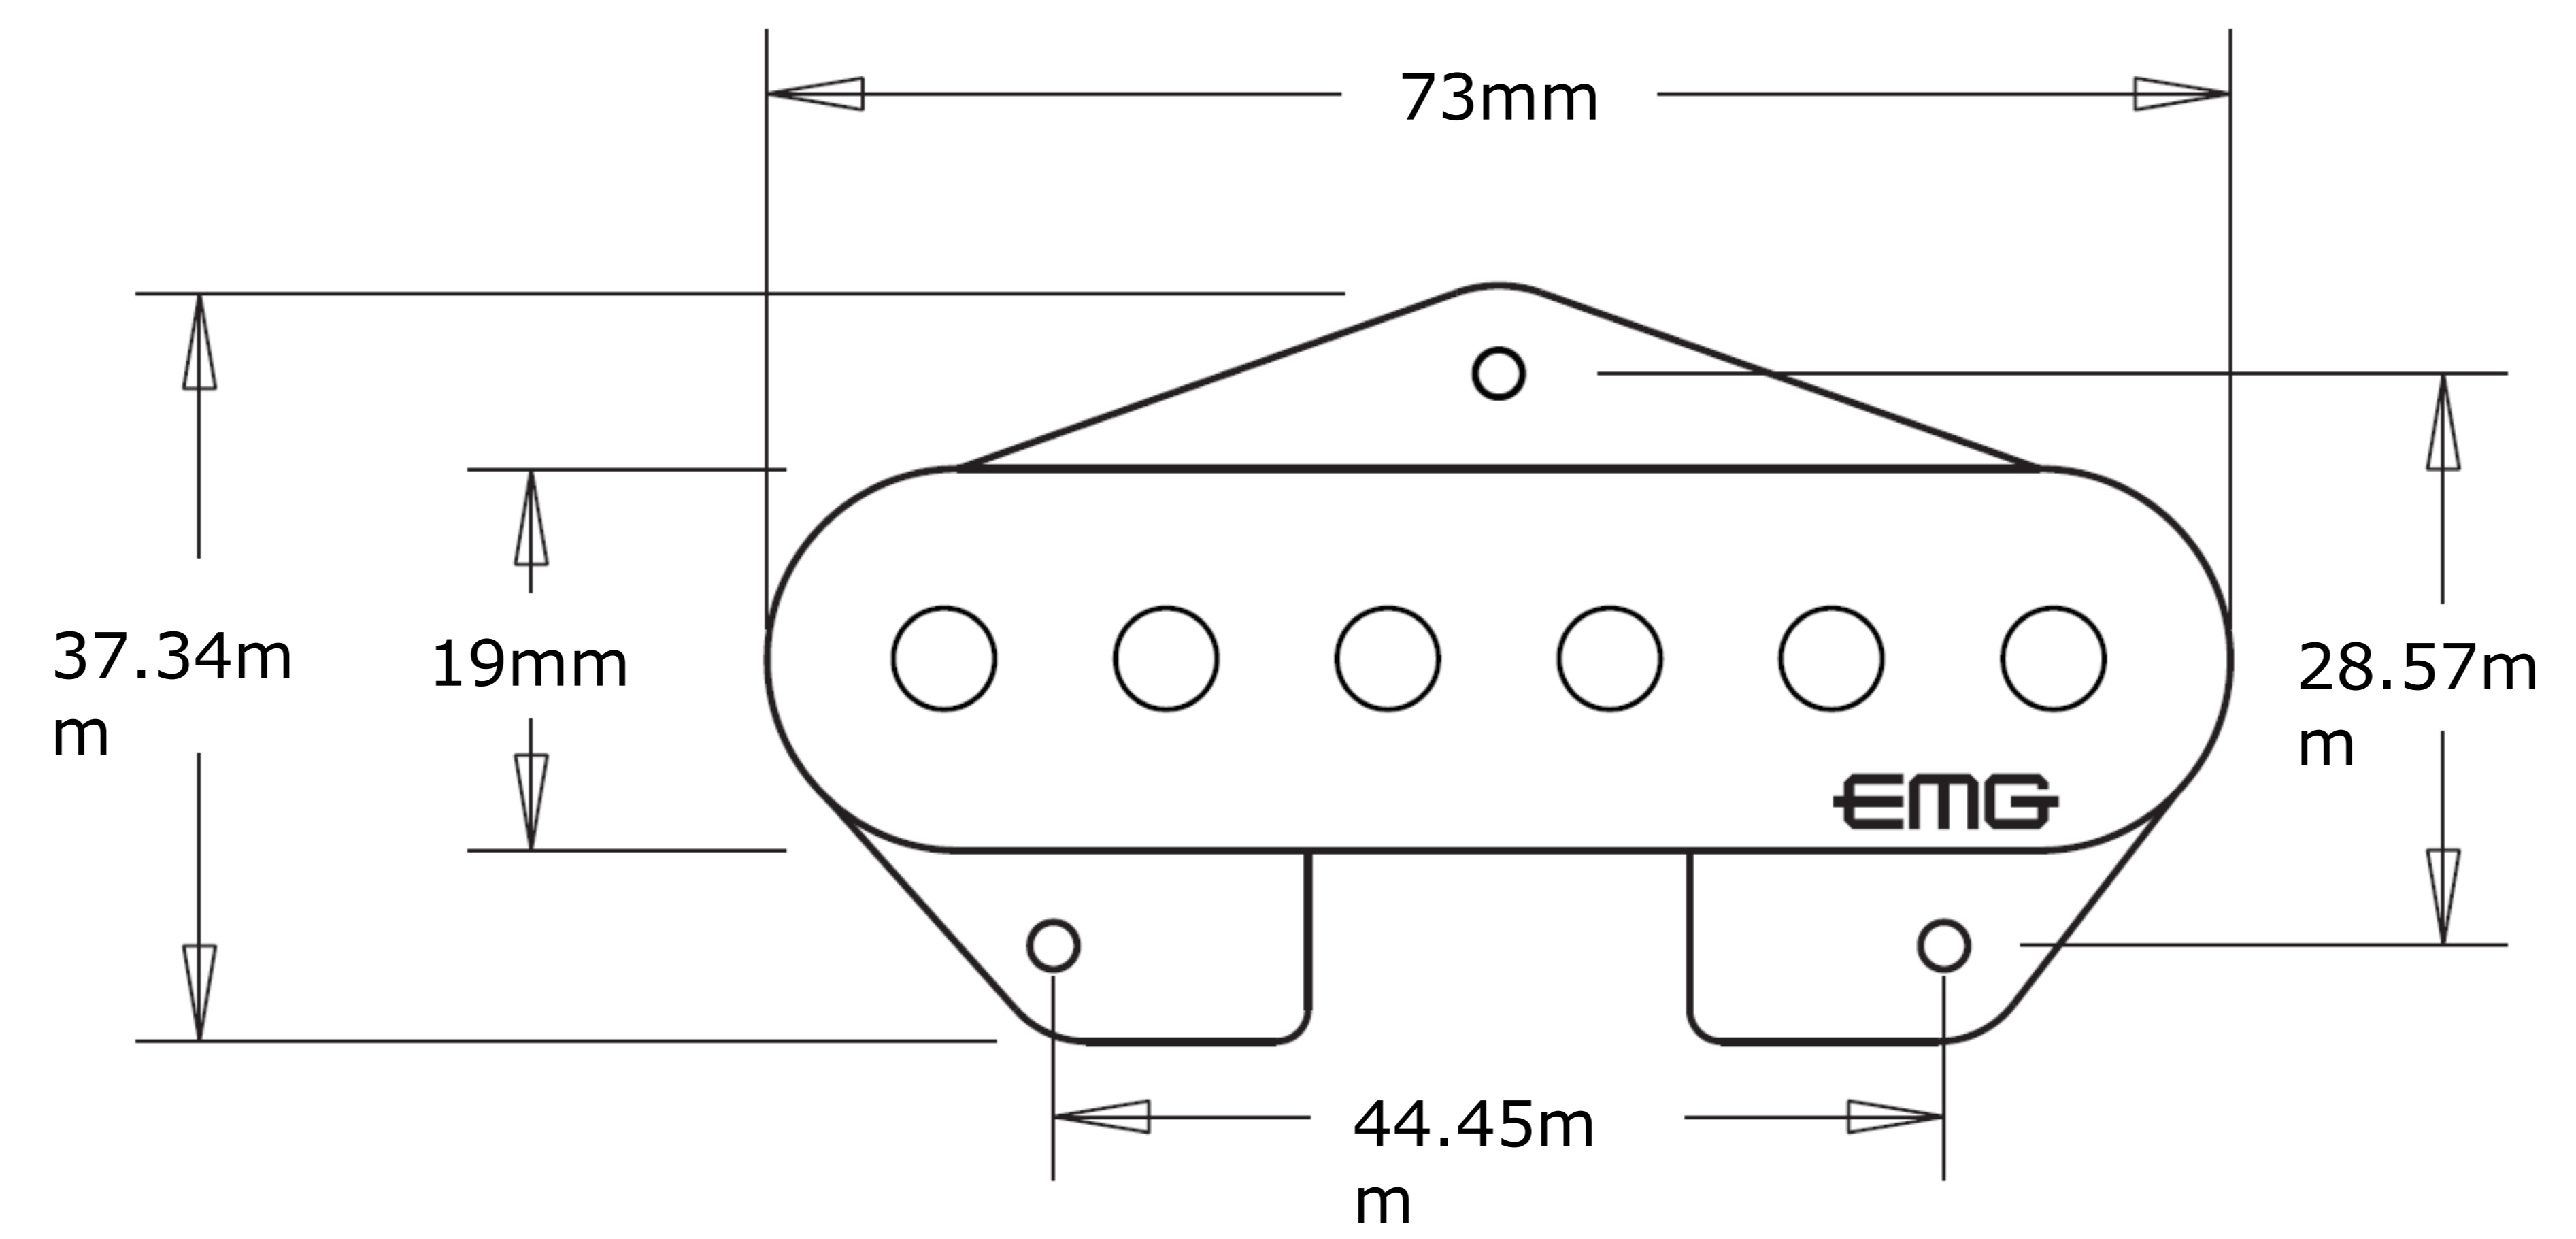

RT HOUSING

6/32" TAP MOUNTING HOLES (3)

FT HOUSING

INCLUDED WITH EACH SET:

ADJUSTMENT SCREWS & SPRINGS

STEREO OUTPUT JACK

PICKUP CABLE 13.5" (34cm)

PICKUP CABLE 9" (23cm)

OUTPUT CABLE 6" (15cm)

BATTERY CABLE 7" (18cm)