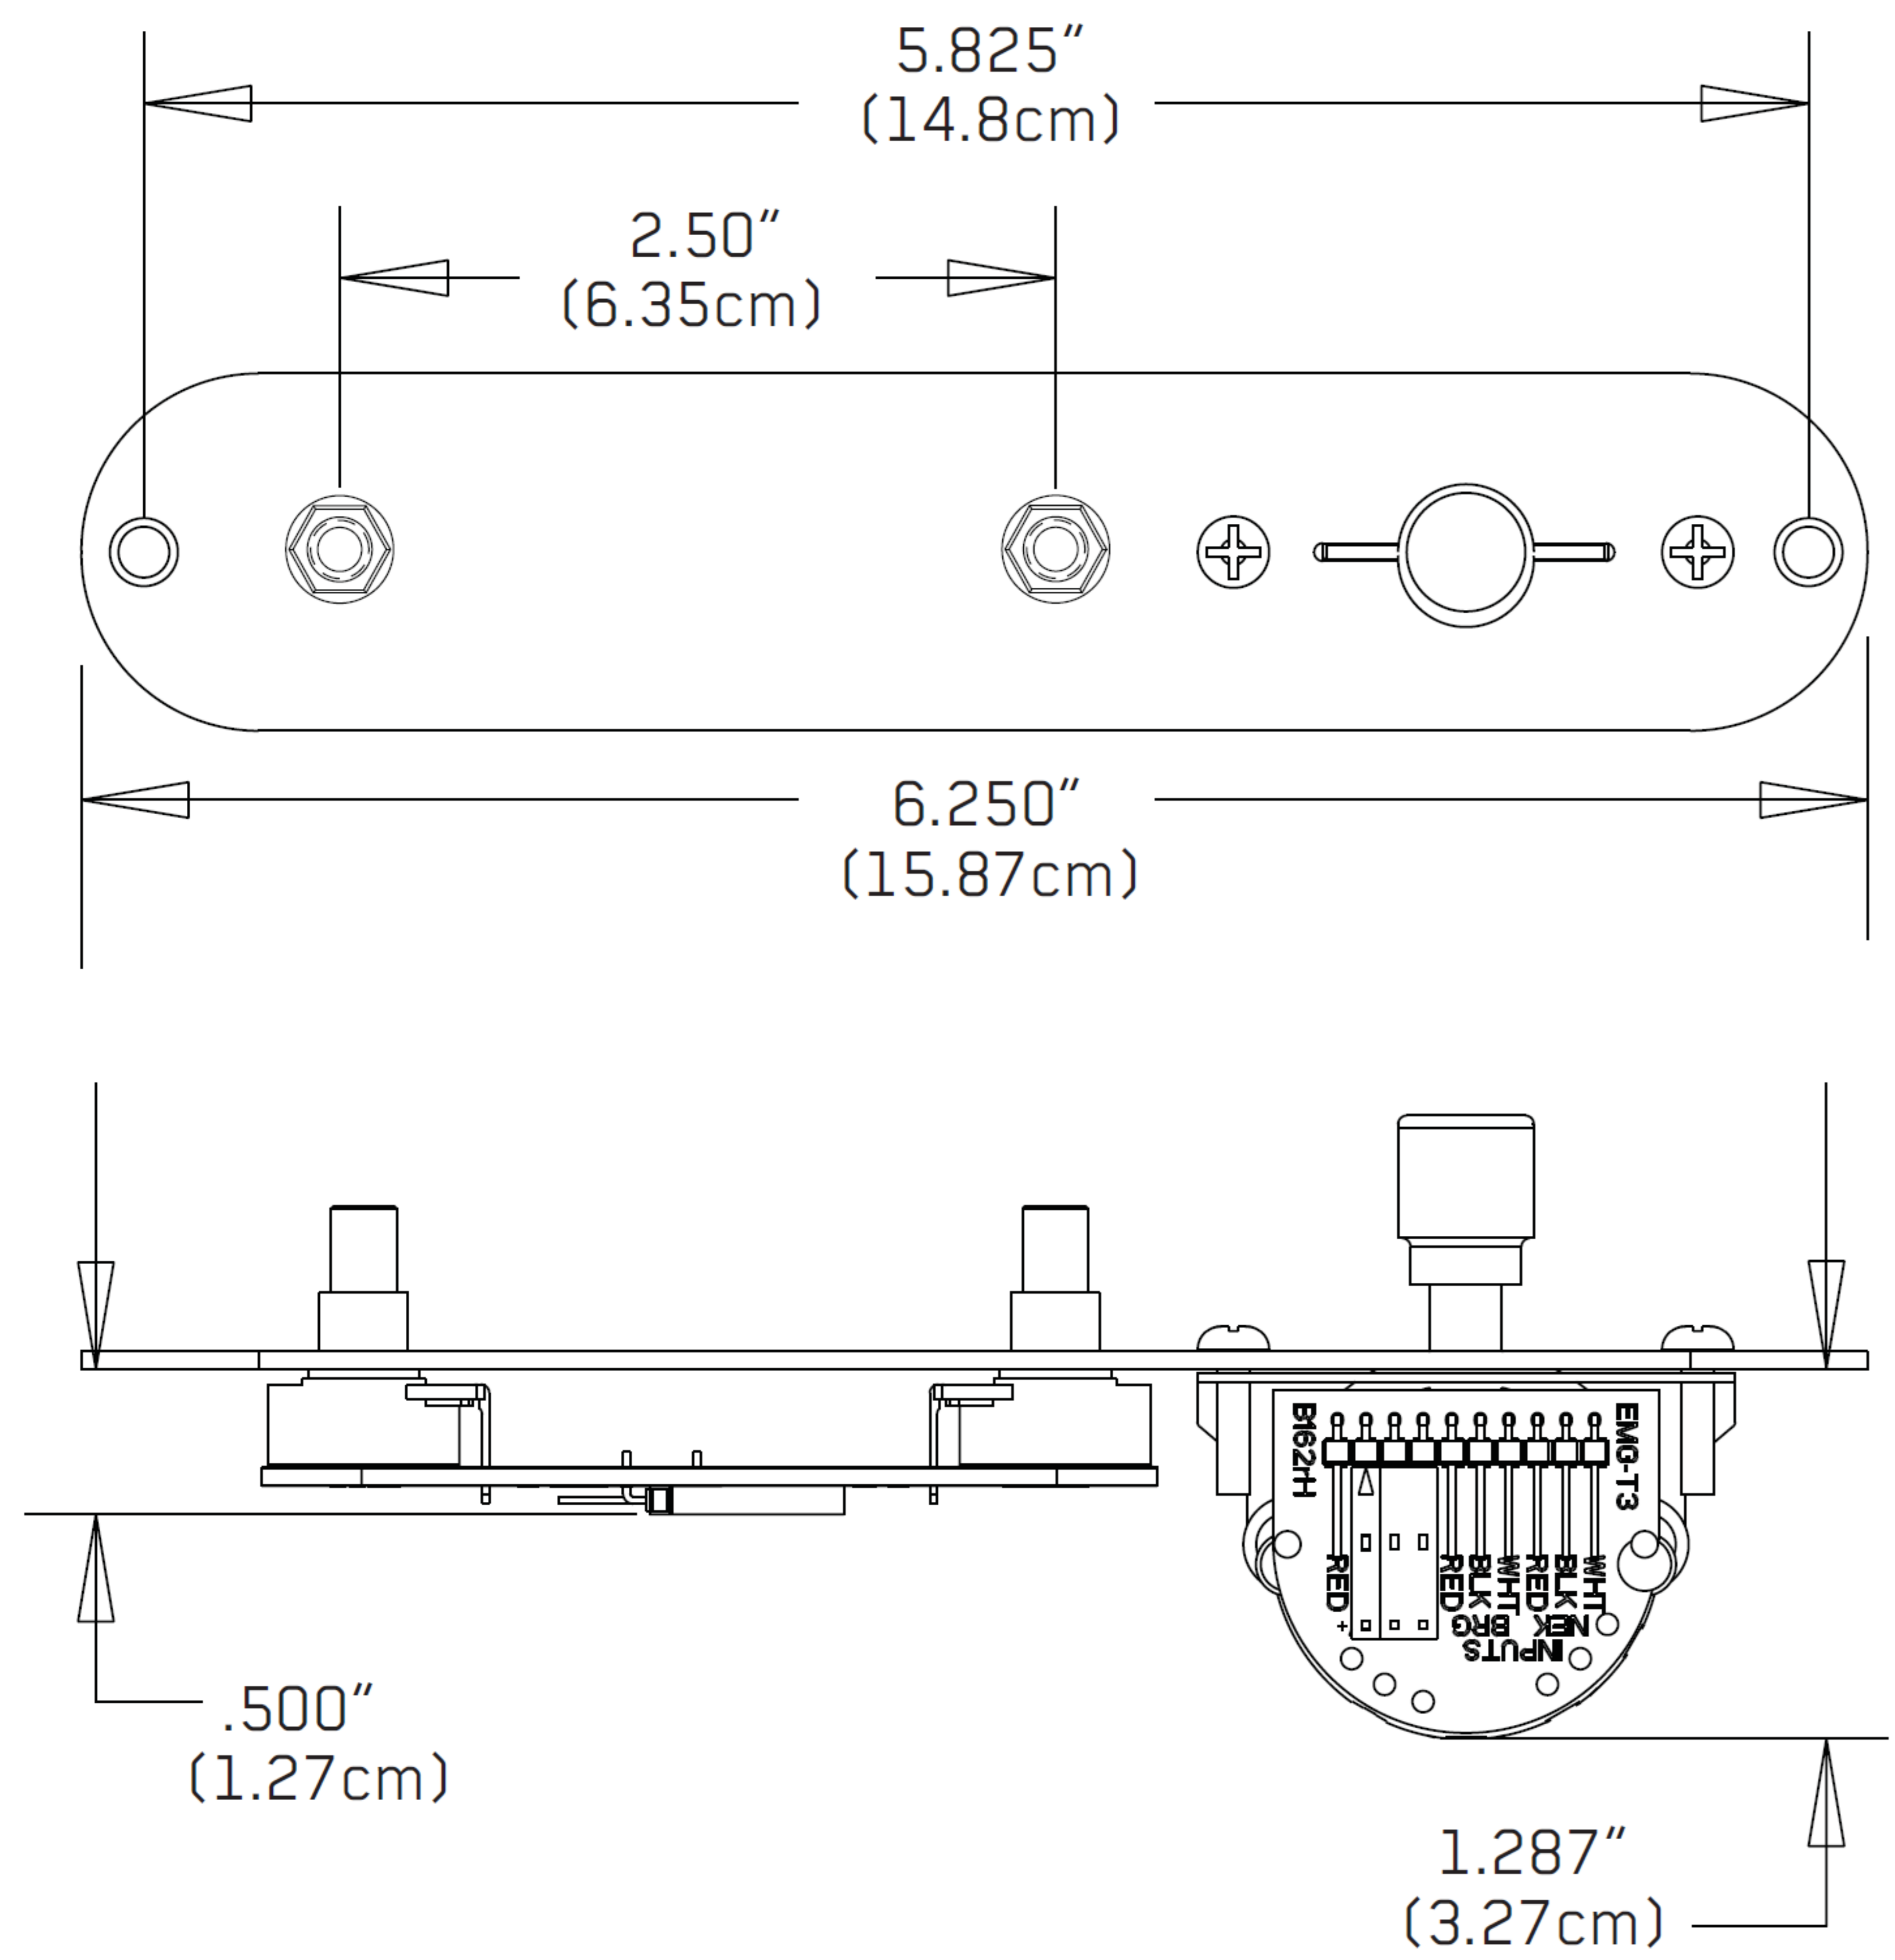

RT HOUSING

6/32" TAP MOUNTING HOLES (3)

FT HOUSING

INCLUDED WITH EACH SET:

ADJUSTMENT SCREWS & SPRINGS

STEREO OUTPUT JACK

PICKUP CABLE 13.5" (34cm)

PICKUP CABLE 9" (23cm)

OUTPUT CABLE 6" (15cm)

BATTERY CABLE 7" (18cm)