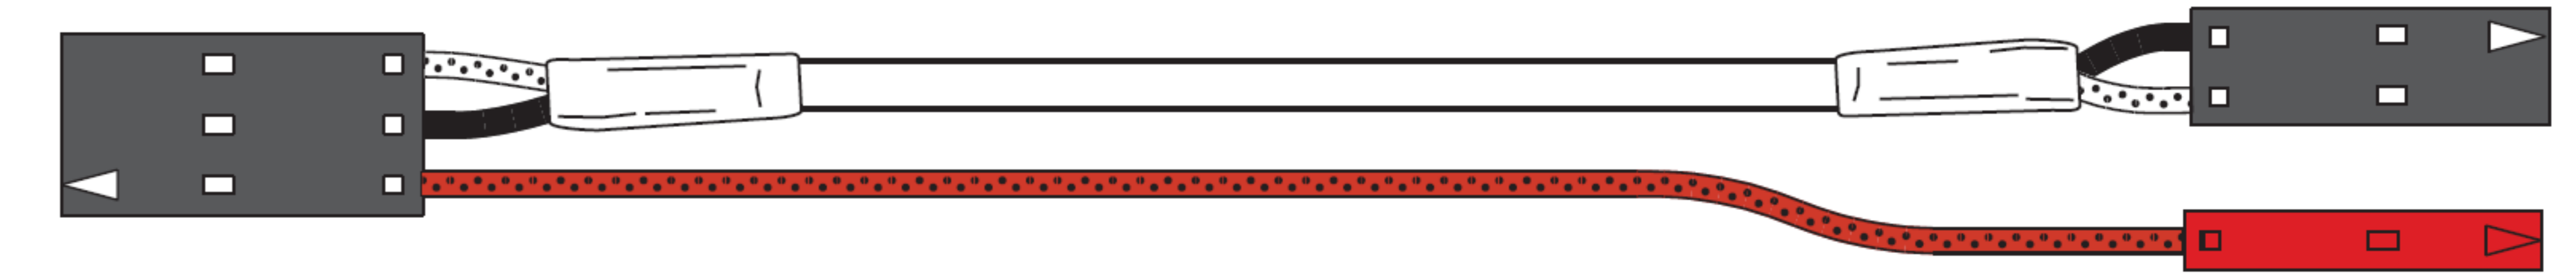

RT HOUSING

6/32" TAP MOUNTING HOLES (3)

FT HOUSING

INCLUDED WITH EACH SET:

ADJUSTMENT SCREWS & SPRINGS

STEREO OUTPUT JACK

PICKUP CABLE 13.5" (34cm)

PICKUP CABLE 9" (23cm)

OUTPUT CABLE 6" (15cm)

BATTERY CABLE 7" (18cm)