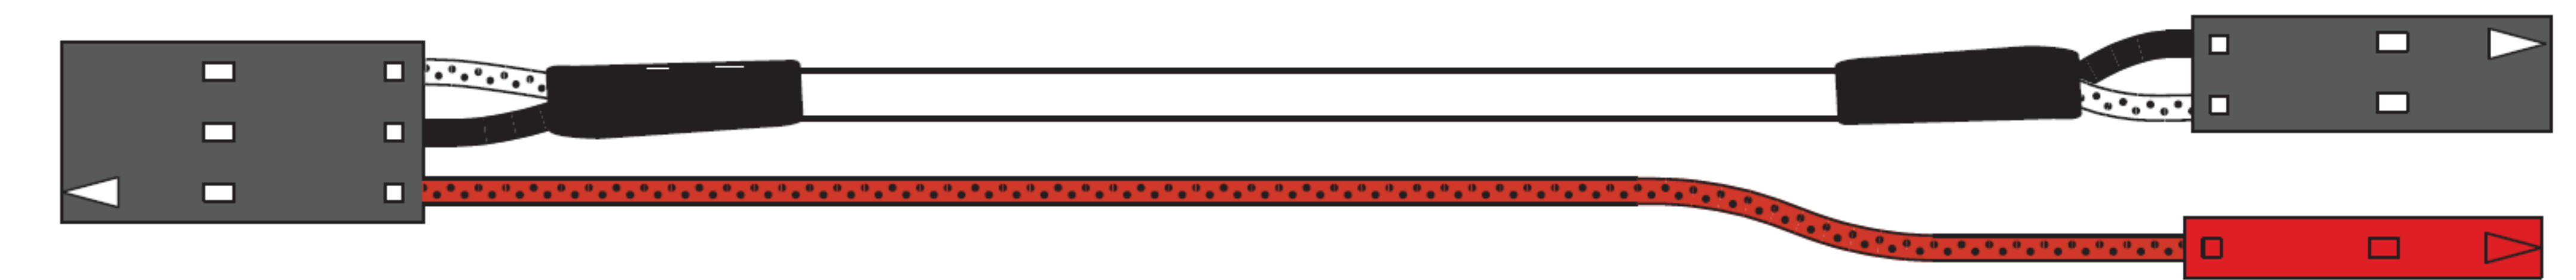

RT HOUSING

6/32" TAP MOUNTING HOLES (3)

FT HOUSING

INCLUDED WITH EACH SET:

ADJUSTMENT SCREWS & SPRINGS

STEREO OUTPUT JACK

PICKUP CABLE 13.5" (34cm)

PICKUP CABLE 9" (23cm)

OUTPUT CABLE 6" (15cm)

BATTERY CABLE 7" (18cm)