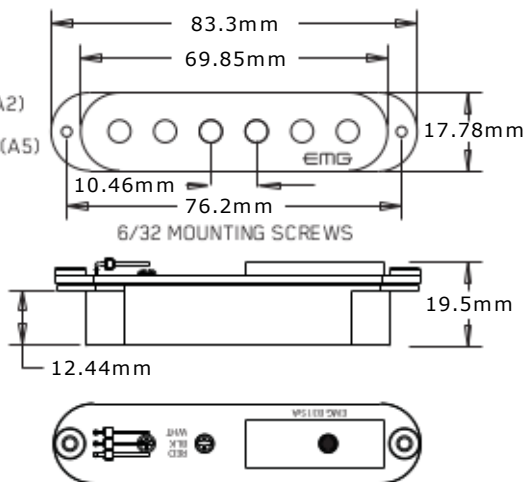

RA-Crossroads (A2)
RA-Maverick Five (A5)

1 VOLUME CONTROL (25K)
1 TONE CONTROL (25K)

ADJUSTMENT
SCREWS & SPRINGS

PICKUP CABLE 15" (38cm)

2 CONNECT CABLES 5.5" (14cm)

OUTPUT CABLE 6" (15cm)

BATTERY CABLE 7" (18cm)

BATTERY
BUSS

STEREO OUTPUT
JACK

2 PICKUP IN/ OUT
BATTERY BUSS