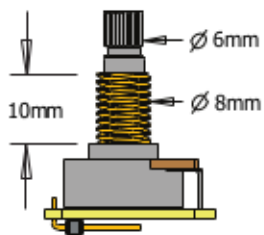

RA-Crossroads (A2)
RA-Maverick Five (A5)

1 VOLUME CONTROL (25K)
1 TONE CONTROL (25K)

ADJUSTMENT
SCREWS & SPRINGS

PICKUP CABLE 15" (38cm)

2 CONNECT CABLES 5.5" (14cm)

OUTPUT CABLE 6" (15cm)

BATTERY CABLE 7" (18cm)

BATTERY
BUSS

STEREO OUTPUT
JACK

2 PICKUP IN/ OUT
BATTERY BUSS