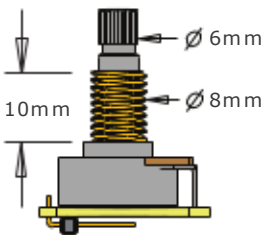

INCLUDED WITH EACH PICKUP SET:

2 VOLUME CONTROLS (25K)
2 TONE CONTROLS (25K)

ADJUSTMENT
SCREWS & SPRINGS (2 pr)

2 PICKUP CABLE 15" (38cm)

4 CONNECT CABLES 5.5" (14cm)

OUTPUT CABLE 6" (15cm)

BATTERY CABLE 7" (18cm)

BATTERY
BUSS

STEREO OUTPUT
JACK

2 PICKUP IN/ OUT
BATTERY BUSS