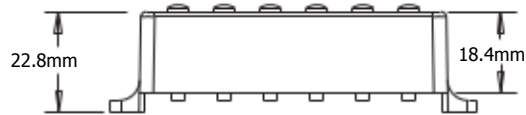

**RVL-NECK**

38.1mm

**RVL-BRIDGE  
(F-RVL-BRIDGE)**

**INCLUDED IN THE REVELATION SET:**

2 VOLUME CONTROLS (500K)  
2 TONE CONTROLS (500K)

ADJUSTMENT  
SCREWS & SPRINGS

2 PICKUP CABLES (30cm)

4 CONNECT CABLES (14cm)

OUTPUT CABLE (15cm)

BRIDGE GROUND WIRE (15cm)

MONO OUTPUT  
JACK

BRIDGE GROUND  
CONNECTOR