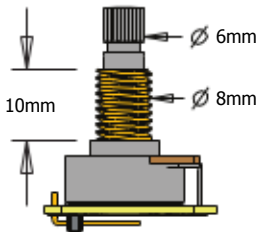

**RVL-NECK**

38.1mm

**RVL-BRIDGE  
(F-RVL-BRIDGE)**

**INCLUDED IN THE REVELATION SET:**

2 VOLUME CONTROLS (500K)  
2 TONE CONTROLS (500K)

ADJUSTMENT  
SCREWS & SPRINGS

2 PICKUP CABLES (30cm)

4 CONNECT CABLES (14cm)

OUTPUT CABLE (15cm)

BRIDGE GROUND WIRE (15cm)

MONO OUTPUT  
JACK

BRIDGE GROUND  
CONNECTOR