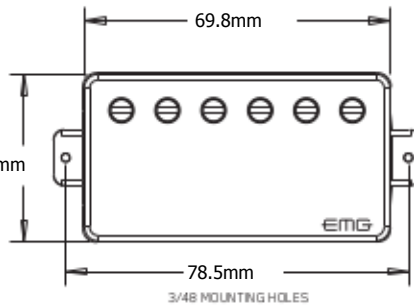

**RVL-NECK**

38.1mm

**RVL-BRIDGE  
(F-RVL-BRIDGE)**

**INCLUDED IN THE REVELATION SET:**

2 VOLUME CONTROLS (500K)  
2 TONE CONTROLS (500K)

ADJUSTMENT  
SCREWS & SPRINGS

2 PICKUP CABLES (30cm)

4 CONNECT CABLES (14cm)

OUTPUT CABLE (15cm)

BRIDGE GROUND WIRE (15cm)

MONO OUTPUT  
JACK

BRIDGE GROUND  
CONNECTOR