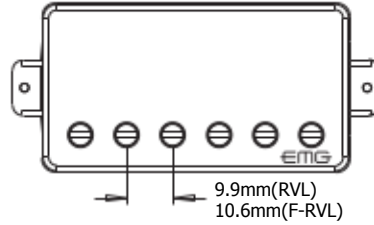

**RVL-NECK**

38.1mm

**RVL-BRIDGE  
(F-RVL-BRIDGE)**

**INCLUDED IN THE REVELATION SET:**

2 VOLUME CONTROLS (500K)  
2 TONE CONTROLS (500K)

ADJUSTMENT  
SCREWS & SPRINGS

2 PICKUP CABLES (30cm)

4 CONNECT CABLES (14cm)

OUTPUT CABLE (15cm)

BRIDGE GROUND WIRE (15cm)

MONO OUTPUT  
JACK

BRIDGE GROUND  
CONNECTOR