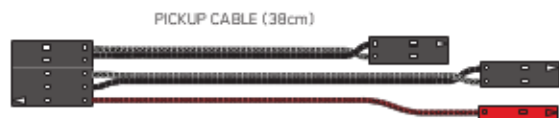

INCLUDED WITH EACH SET:

2 VOLUME CONTROLS (25K)

1 ACTIVE TONE CONTROL

ADJUSTMENT SCREWS (8)

2 PICKUP IN/ OUT BATTERY BUSS

STEREO OUTPUT JACK