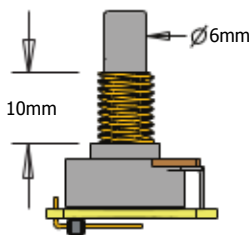

INCLUDED WITH EACH SET:

2 VOLUME CONTROLS (25K)

1 ACTIVE TONE CONTROL

ADJUSTMENT SCREWS (8)

2 PICKUP IN/ OUT BATTERY BUSS

STEREO OUTPUT JACK