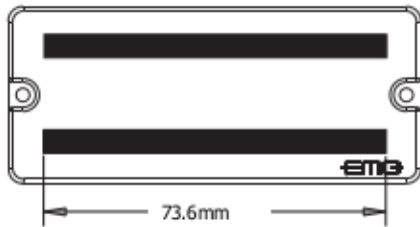

## PICKUP AND MAGNET DIMENSIONS:

MAXIMUM RECOMMENDED STRING WIDTH (63.5mm) ALL 35 MODELS  
EMG-35CS/DC

MAXIMUM RECOMMENDED STRING WIDTH (76.2mm) ALL 40 MODELS  
EMG-40C S/40DC

## INCLUDED WITH EACH PICKUP SET:

2 VOLUME CONTROLS (25K)  
2 TONE CONTROLS (25K)

ADJUSTMENT SCREWS (2 pr)

2 PICKUP CABLE (38cm)

4 CONNECT CABLES (14cm)

OUTPUT CABLE (15cm)

BATTERY CABLE (18cm)

BATTERY BUSS