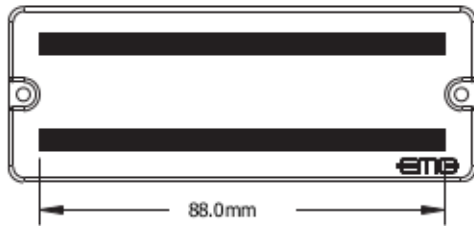

## PICKUP AND MAGNET DIMENSIONS:

MAXIMUM RECOMMENDED STRING WIDTH (63.5mm) ALL 35 MODELS  
EMG-35CS/DC

MAXIMUM RECOMMENDED STRING WIDTH (76.2mm) ALL 40 MODELS  
EMG-40C S/40DC

## INCLUDED WITH EACH PICKUP SET:

2 VOLUME CONTROLS (25K)  
2 TONE CONTROLS (25K)

ADJUSTMENT SCREWS (2 pr)

2 PICKUP CABLE (38cm)

4 CONNECT CABLES (14cm)

OUTPUT CABLE (15cm)

BATTERY CABLE (18cm)

BATTERY BUSS