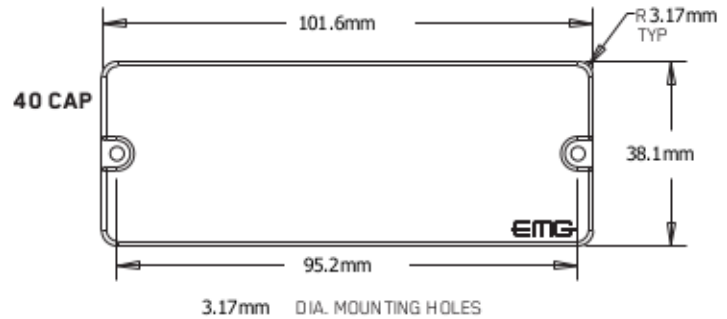

## PICKUP AND MAGNET DIMENSIONS:

MAXIMUM RECOMMENDED STRING WIDTH (63.5mm) ALL 35 MODELS  
EMG-35CS/DC

MAXIMUM RECOMMENDED STRING WIDTH (76.2mm) ALL 40 MODELS  
EMG-40C S/40DC

## INCLUDED WITH EACH PICKUP SET:

2 VOLUME CONTROLS (25K)  
2 TONE CONTROLS (25K)

ADJUSTMENT SCREWS (2 pr)

2 PICKUP CABLE (38cm)

4 CONNECT CABLES (14cm)

OUTPUT CABLE (15cm)

BATTERY CABLE (18cm)

BATTERY BUSS