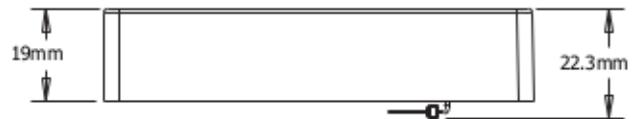

## PICKUP AND MAGNET DIMENSIONS:

MAXIMUM RECOMMENDED STRING WIDTH (63.5mm) ALL 35 MODELS  
EMG-35CS/DC

MAXIMUM RECOMMENDED STRING WIDTH (76.2mm) ALL 40 MODELS  
EMG-40C S/40DC

## INCLUDED WITH EACH PICKUP SET:

2 VOLUME CONTROLS (25K)  
2 TONE CONTROLS (25K)

ADJUSTMENT SCREWS (2 pr)

2 PICKUP CABLE (38cm)

4 CONNECT CABLES (14cm)

OUTPUT CABLE (15cm)

BATTERY CABLE (18cm)

BATTERY BUSS