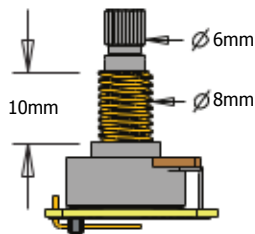

## PICKUP AND MAGNET DIMENSIONS:

MAXIMUM RECOMMENDED STRING WIDTH (63.5mm) ALL 35 MODELS  
EMG-35CS/DC

MAXIMUM RECOMMENDED STRING WIDTH (76.2mm) ALL 40 MODELS  
EMG-40C S/40DC

## INCLUDED WITH EACH PICKUP SET:

2 VOLUME CONTROLS (25K)  
2 TONE CONTROLS (25K)

ADJUSTMENT SCREWS (2 pr)

2 PICKUP CABLE (38cm)

4 CONNECT CABLES (14cm)

OUTPUT CABLE (15cm)

BATTERY CABLE (18cm)

BATTERY BUSS