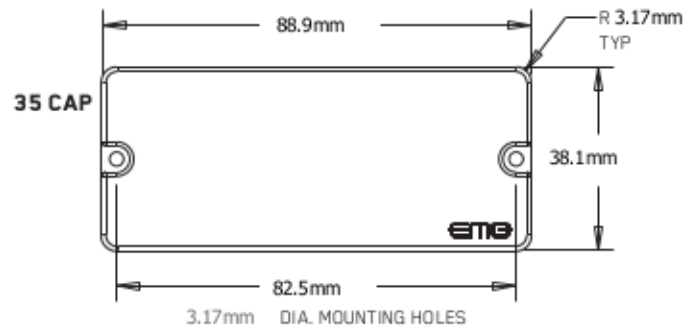

## PICKUP AND MAGNET DIMENSIONS:

MAXIMUM RECOMMENDED STRING WIDTH (63.5mm) ALL 35 MODELS  
EMG-35CS/DC

MAXIMUM RECOMMENDED STRING WIDTH (76.2mm) ALL 40 MODELS  
EMG-40C S/40DC

## INCLUDED WITH EACH PICKUP SET:

2 VOLUME CONTROLS (25K)  
2 TONE CONTROLS (25K)

ADJUSTMENT SCREWS (2 pr)

2 PICKUP CABLE (38cm)

4 CONNECT CABLES (14cm)

OUTPUT CABLE (15cm)

BATTERY CABLE (18cm)

BATTERY BUSS