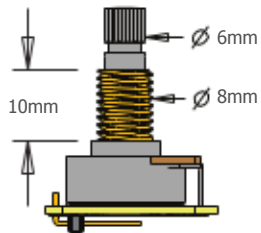

INCLUDED IN THE LARS FREDERIKSEN-DMF SET:

2 VOLUME CONTROLS (500K)
2 TONE CONTROLS (500K)

ADJUSTMENT
SCREWS & SPRINGS

2 PICKUP CABLES 15" (30cm)

4 CONNECT CABLES 5.5" (14cm)

OUTPUT CABLE 6" (15cm)

BRIDGE GROUND WIRE 6" (15cm)

MONO OUTPUT
JACK

BRIDGE GROUND
CONNECTOR