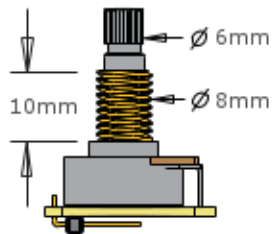

2 VOLUME CONTROLS (25K)
2 TONE CONTROLS (25K)

ADJUSTMENT
SCREWS & SPRINGS (2 pr)

PICKUP CABLE 15" (38cm)

4 CONNECT CABLES 5.5" (14cm)

OUTPUT CABLE 6" (15cm)

BATTERY CABLE 7" (18cm)

BATTERY
BUSS

STEREO OUTPUT
JACK