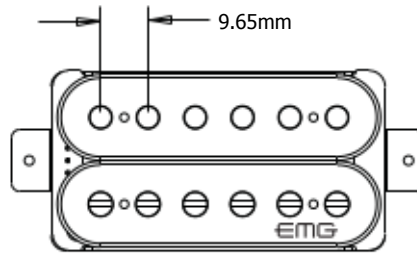

**NECK MODEL  
TUNE-O-MATIC SPACING**

**BRIDGE MODEL  
TUNE-O-MATIC SPACING**

2 VOLUME CONTROLS (25K)  
2 TONE CONTROLS (25K)

ADJUSTMENT  
SCREWS & SPRINGS (2 pr)

2 PICKUP CABLES 15" (38cm)

3 CONNECT CABLES 5.5" (14cm)

OUTPUT CABLE 6" (15cm)

BATTERY CABLE 7" (18cm)

BATTERY  
BUSS

STEREO OUTPUT  
JACK

2 PICKUP IN/ OUT  
BATTERY BUSS