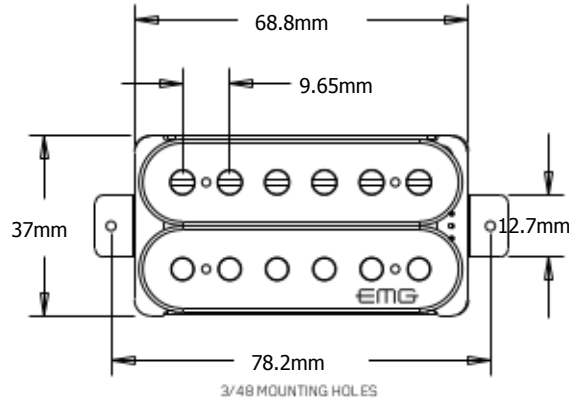

**NECK MODEL  
TUNE-O-MATIC SPACING**

**BRIDGE MODEL  
TUNE-O-MATIC SPACING**

2 VOLUME CONTROLS (25K)  
2 TONE CONTROLS (25K)

ADJUSTMENT  
SCREWS & SPRINGS (2 pr)

2 PICKUP CABLES 15" (38cm)

3 CONNECT CABLES 5.5" (14cm)

OUTPUT CABLE 6" (15cm)

BATTERY CABLE 7" (18cm)

BATTERY  
BUSS

STEREO OUTPUT  
JACK

2 PICKUP IN/ OUT  
BATTERY BUSS