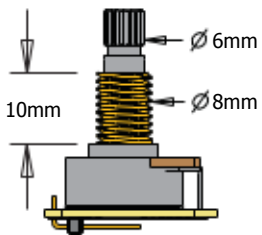

**NECK MODEL  
TUNE-O-MATIC SPACING**

**BRIDGE MODEL  
TUNE-O-MATIC SPACING**

2 VOLUME CONTROLS (25K)  
2 TONE CONTROLS (25K)

ADJUSTMENT  
SCREWS & SPRINGS (2 pr)

2 PICKUP CABLES 15" (38cm)

3 CONNECT CABLES 5.5" (14cm)

OUTPUT CABLE 6" (15cm)

BATTERY CABLE 7" (18cm)

BATTERY  
BUSS

STEREO OUTPUT  
JACK

2 PICKUP IN/ OUT  
BATTERY BUSS