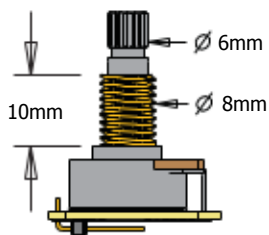

2 VOLUME CONTROLS (25K)  
2 TONE CONTROLS (25K)

ADJUSTMENT  
SCREWS & SPRINGS (2 pr)

2 PICKUP CABLES 15" (38cm)

3 CONNECT CABLES 5.5" (14cm)

OUTPUT CABLE 6" (15cm)

BATTERY CABLE 7" (18cm)

BATTERY  
BUSS

STEREO OUTPUT  
JACK