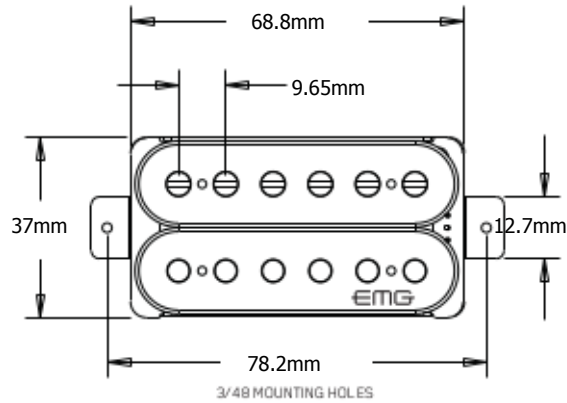

**NECK MODEL
TUNE-O-MATIC SPACING**

**BRIDGE MODEL
TUNE-O-MATIC SPACING**

2 VOLUME CONTROLS (25K)
2 TONE CONTROLS (25K)

ADJUSTMENT
SCREWS & SPRINGS (2 pr)

2 PICKUP CABLES 15" (38cm)

3 CONNECT CABLES 5.5" (14cm)

OUTPUT CABLE 6" (15cm)

BATTERY CABLE 7" (18cm)

BATTERY
BUSS

STEREO OUTPUT
JACK

2 PICKUP IN/ OUT
BATTERY BUSS