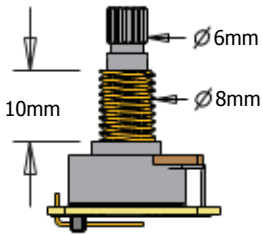

**NECK MODEL
TUNE-O-MATIC SPACING**

**BRIDGE MODEL
TUNE-O-MATIC SPACING**

2 VOLUME CONTROLS (25K)
2 TONE CONTROLS (25K)

ADJUSTMENT
SCREWS & SPRINGS (2 pr)

2 PICKUP CABLES 15" (38cm)

3 CONNECT CABLES 5.5" (14cm)

OUTPUT CABLE 6" (15cm)

BATTERY CABLE 7" (18cm)

BATTERY
BUSS

STEREO OUTPUT
JACK

2 PICKUP IN/ OUT
BATTERY BUSS