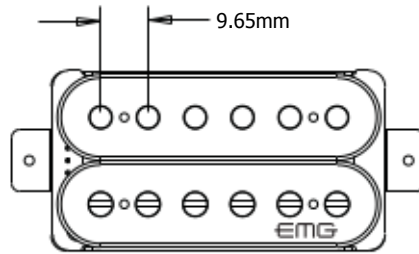

**NECK MODEL
TUNE-O-MATIC SPACING**

**BRIDGE MODEL
TUNE-O-MATIC SPACING**

2 VOLUME CONTROLS (25K)
2 TONE CONTROLS (25K)

ADJUSTMENT
SCREWS & SPRINGS (2 pr)

2 PICKUP CABLES 15" (38cm)

3 CONNECT CABLES 5.5" (14cm)

OUTPUT CABLE 6" (15cm)

BATTERY CABLE 7" (18cm)

BATTERY
BUSS

STEREO OUTPUT
JACK

2 PICKUP IN/ OUT
BATTERY BUSS