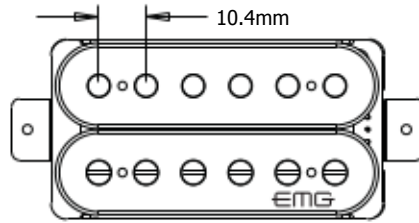

**NECK MODEL
TUNE-O-MATIC SPACING**

**BRIDGE MODEL
FLOYD ROSE SPACING**

2 VOLUME CONTROLS (25K)
2 TONE CONTROLS (25K)

ADJUSTMENT
SCREWS & SPRINGS (2 pr)

2 PICKUP CABLES 15" (38cm)

3 CONNECT CABLES 5.5" (14cm)

OUTPUT CABLE 6" (15cm)

BATTERY CABLE 7" (18cm)

BATTERY
BUSS

STEREO OUTPUT
JACK

2 PICKUP IN/ OUT
BATTERY BUSS