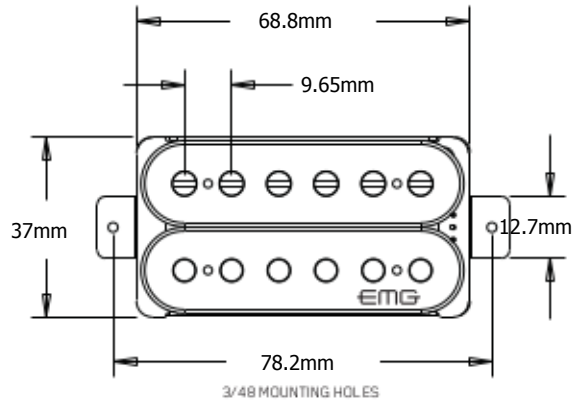

**NECK MODEL
TUNE-O-MATIC SPACING**

**BRIDGE MODEL
FLOYD ROSE SPACING**

2 VOLUME CONTROLS (25K)
2 TONE CONTROLS (25K)

ADJUSTMENT
SCREWS & SPRINGS (2 pr)

2 PICKUP CABLES 15" (38cm)

3 CONNECT CABLES 5.5" (14cm)

OUTPUT CABLE 6" (15cm)

BATTERY CABLE 7" (18cm)

BATTERY
BUSS

STEREO OUTPUT
JACK

2 PICKUP IN/ OUT
BATTERY BUSS