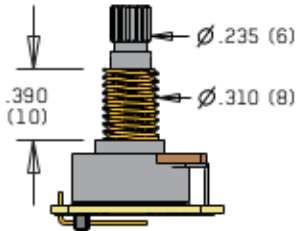

**NECK MODEL
TUNE-O-MATIC SPACING**

**BRIDGE MODEL
FLOYD ROSE SPACING**

2 VOLUME CONTROLS (25K)
2 TONE CONTROLS (25K)

ADJUSTMENT
SCREWS & SPRINGS (2 pr)

2 PICKUP CABLES 15" (38cm)

3 CONNECT CABLES 5.5" (14cm)

OUTPUT CABLE 6" (15cm)

BATTERY CABLE 7" (18cm)

BATTERY
BUSS

STEREO OUTPUT
JACK

2 PICKUP IN/ OUT
BATTERY BUSS