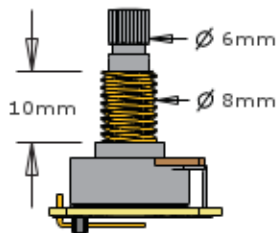

2 VOLUME CONTROLS (500K)
2 TONE CONTROL (500K)

ADJUSTMENT
SCREWS & SPRINGS

2 PICKUP IN/ OUT
BATTERY BUSS

PICKUP CABLES 15" (30cm)

4 CONNECT CABLES 5.5" (14cm)

OUTPUT CABLE 6" (15cm)

BRIDGE GROUND WIRE 6" (15cm)

MONO OUTPUT
JACK

BRIDGE GROUND
CONNECTOR