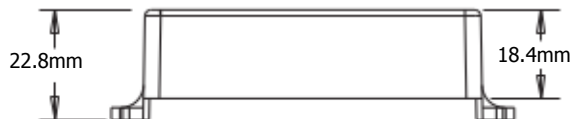

3/4" MOUNTING HOLES

1 VOLUME CONTROL (25K)  
1 TONE CONTROL (25K)

ADJUSTMENT  
SCREWS & SPRINGS

PICKUP CABLE 15" (38cm)

2 CONNECT CABLES 5.5" (14cm)

OUTPUT CABLE 6" (15cm)

BATTERY CABLE 7" (18cm)

BATTERY  
BUSS