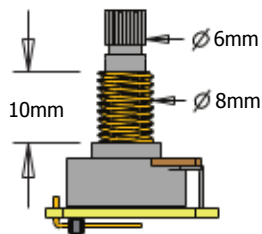

3/4" MOUNTING HOLES

1 VOLUME CONTROL (25K)  
1 TONE CONTROL (25K)

ADJUSTMENT  
SCREWS & SPRINGS

PICKUP CABLE 15" (38cm)

2 CONNECT CABLES 5.5" (14cm)

OUTPUT CABLE 6" (15cm)

BATTERY CABLE 7" (18cm)

BATTERY  
BUSS

STEREO OUTPUT  
JACK

2 PICKUP IN/ OUT  
BATTERY BUSS