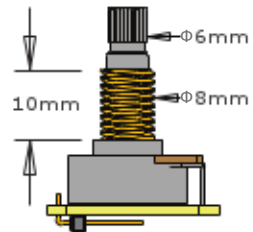

1 VOLUME CONTROL (25K)
1 TONE CONTROL (25K)

ADJUSTMENT
SCREWS & SPRINGS
(2 PAIR)

STEREO OUTPUT
JACK

PICKUP CABLE 15" (38cm)

PICKUP CABLE 15" (38cm)

4 CONNECT CABLES 5.5" (14cm)

OUTPUT CABLE 6" (15cm)

BATTERY CABLE 7" (18cm)