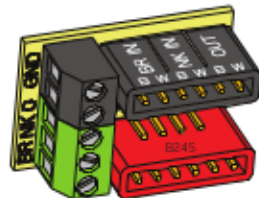

1 VOLUME CONTROL (25K)
1 TONE CONTROL (25K)

ADJUSTMENT
SCREWS & SPRINGS
(2 PAIR)

STEREO OUTPUT
JACK

PICKUP CABLE 15" (38cm)

PICKUP CABLE 15" (38cm)

4 CONNECT CABLES 5.5" (14cm)

OUTPUT CABLE 6" (15cm)

BATTERY CABLE 7" (18cm)