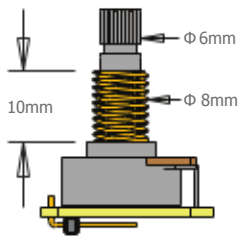

1 VOLUME CONTROL (25K)
1 TONE CONTROL (25K)

ADJUSTMENT
SCREWS & SPRINGS

PICKUP CABLE 15" (38cm)

2 CONNECT CABLES 5.5" (14cm)

OUTPUT CABLE 6" (15cm)

BATTERY CABLE 7" (18cm)

BATTERY
BUSS

STEREO OUTPUT
JACK