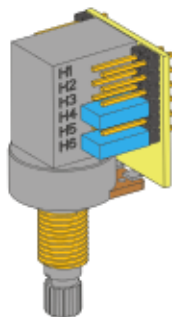

1 TONE CONTROL (25K)

1 TWP/P SWITCH  
W/POT (25K)

2 PICKUP IN/ OUT  
BATTERY BUSS

TW PICKUP CABLE 15" (38cm)

2 CONNECT CABLES 5.5" (14cm)

OUTPUT CABLE 6" (15cm)

BATTERY CABLE 7" (18cm)

STEREO OUTPUT  
JACK

BATTERY  
BUSS

ADJUSTMENT  
SCREWS & SPRINGS