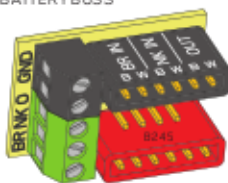

1 TONE CONTROL (25K)

1 TWP/P SWITCH  
W/POT (25K)

2 PICKUP IN/ OUT  
BATTERY BUSS

TW PICKUP CABLE 15" (38cm)

2 CONNECT CABLES 5.5" (14cm)

OUTPUT CABLE 6" (15cm)

BATTERY CABLE 7" (18cm)

STEREO OUTPUT  
JACK

BATTERY  
BUSS

ADJUSTMENT  
SCREWS & SPRINGS