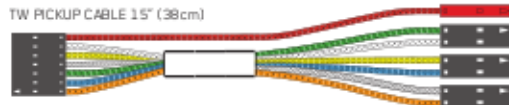

1 TONE CONTROL (25K)

1 TWP/P SWITCH  
W/POT (25K)

2 PICKUP IN/ OUT  
BATTERY BUSS

TW PICKUP CABLE 15" (38cm)

2 CONNECT CABLES 5.5" (14cm)

OUTPUT CABLE 6" (15cm)

BATTERY CABLE 7" (18cm)

STEREO OUTPUT  
JACK