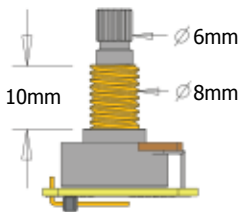

1 TONE CONTROL (25K)

1 TWP/P SWITCH  
W/POT (25K)

2 PICKUP IN/ OUT  
BATTERY BUSS

TW PICKUP CABLE 15" (38cm)

2 CONNECT CABLES 5.5" (14cm)

OUTPUT CABLE 6" (15cm)

BATTERY CABLE 7" (18cm)

STEREO OUTPUT  
JACK

BATTERY  
BUSS

ADJUSTMENT  
SCREWS & SPRINGS