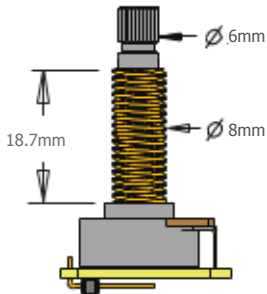

2 VOLUME CONTROLS (25K)
2 TONE CONTROLS (25K)

ADJUSTMENT
SCREWS & SPRINGS
(2 PAIR)

PICKUP CABLE 15" (38cm)

PICKUP CABLE 15" (38cm)

4 CONNECT CABLES 5.5" (14cm)

OUTPUT CABLE 6" (15cm)

BATTERY CABLE 7" (18cm)

STEREO OUTPUT
JACK

2 PICKUP IN/ OUT
BATTERY BUSS