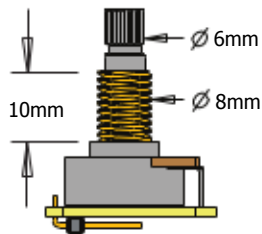

S, SA, SLV

6/32 MOUNTING SCREWS

SV, SAV
POLES
EXPOSED

1 VOLUME CONTROL (25K)
1 TONE CONTROL (25K)

ADJUSTMENT
SCREWS & SPRINGS

PICKUP CABLE 15" (38cm)

2 CONNECT CABLES 5.5" (14cm)

OUTPUT CABLE 6" (15cm)

BATTERY CABLE 7" (18cm)

BATTERY
BUSS

STEREO OUTPUT
JACK

2 PICKUP IN/ OUT
BATTERY BUSS