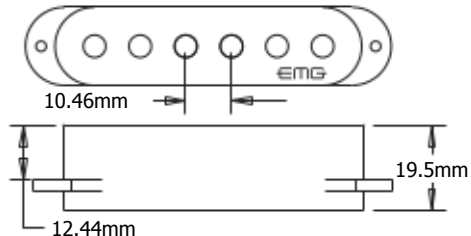

S, SA, SLV

6/32 MOUNTING SCREWS

SV, SAV
POLES
EXPOSED

1 VOLUME CONTROL (25K)
1 TONE CONTROL (25K)

ADJUSTMENT
SCREWS & SPRINGS

PICKUP CABLE 15" (38cm)

2 CONNECT CABLES 5.5" (14cm)

OUTPUT CABLE 6" (15cm)

BATTERY CABLE 7" (18cm)

BATTERY
BUSS

STEREO OUTPUT
JACK

2 PICKUP IN/ OUT
BATTERY BUSS