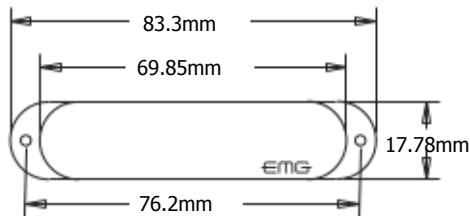

S, SA, SLV

6/32 MOUNTING SCREWS

SV, SAV
POLES
EXPOSED

1 VOLUME CONTROL (25K)
1 TONE CONTROL (25K)

ADJUSTMENT
SCREWS & SPRINGS

PICKUP CABLE 15" (38cm)

2 CONNECT CABLES 5.5" (14cm)

OUTPUT CABLE 6" (15cm)

BATTERY CABLE 7" (18cm)

BATTERY
BUSS

STEREO OUTPUT
JACK

2 PICKUP IN/ OUT
BATTERY BUSS