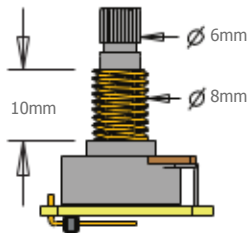

2 VOLUME CONTROLS (25K)
2 TONE CONTROLS (25K)

ADJUSTMENT (2 PAIR)
SCREWS & SPRINGS

PA2

2 PICKUP CABLES 11" (28cm) 15" (38cm)

5 CONNECT CABLES 5.5" (14cm)

OUTPUT CABLE 6" (15cm)

SUPPLY CABLE 5.5" (14cm)

BATTERY CABLE 7" (18cm)

BATTERY
BUSS

STEREO OUTPUT
JACK

PICKUP IN/ OUT
BATTERY BUSS