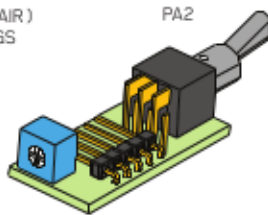

2 VOLUME CONTROLS (25K)
2 TONE CONTROLS (25K)

ADJUSTMENT (2 PAIR)
SCREWS & SPRINGS

PA2

2 PICKUP CABLES 11" (28cm) 15" (38cm)

5 CONNECT CABLES 5.5" (14cm)

OUTPUT CABLE 6" (15cm)

SUPPLY CABLE 5.5" (14cm)

BATTERY CABLE 7" (18cm)

BATTERY
BUSS

STEREO OUTPUT
JACK

PICKUP IN/ OUT
BATTERY BUSS