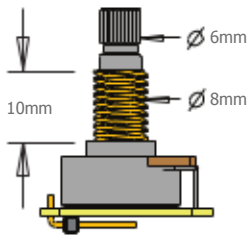

2 VOLUME CONTROLS (25K)
2 TONE CONTROLS (25K)

ADJUSTMENT
SCREWS & SPRINGS (2 pr)

2 PICKUP CABLES 15" (38cm)

3 CONNECT CABLES 5.5" (14cm)

OUTPUT CABLE 6" (15cm)

BATTERY CABLE 7" (18cm)

BATTERY
BUSS

STEREO OUTPUT
JACK