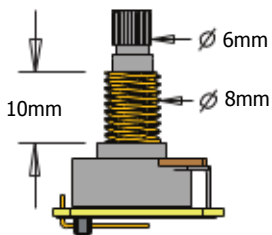

- 1 VOLUME CONTROL (25K)
- 1 TONE CONTROL (25K)

- ADJUSTMENT  
SCREWS & SPRINGS

- PICKUP CABLE 15" (38cm)

- 2 CONNECT CABLES 5.5" (14cm)

- OUTPUT CABLE 6" (15cm)

- BATTERY CABLE 7" (18cm)

- BATTERY  
BUSS

- STEREO OUTPUT  
JACK