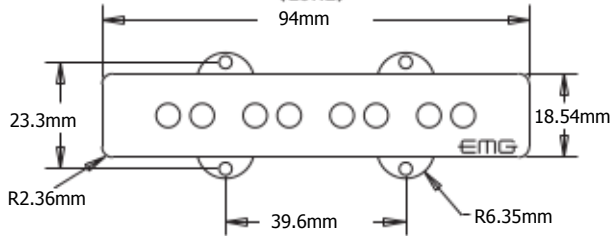

LONG J HZ HOUSING (LJHZ)

#4 WOOD SCREW
FOR MOUNTING