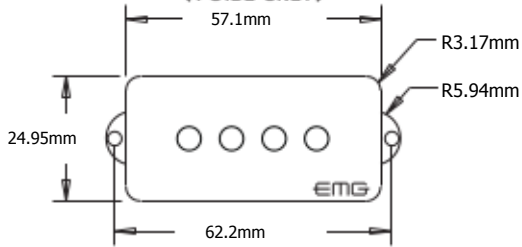

INSTALLATION INFORMATION

EMG MODEL: PJ-HZ SET (GZR MODEL)

P-HZ HOUSING (1 SIDE ONLY)

#4 PHILLIPS RH WOOD SCREWS
FOR MOUNTING