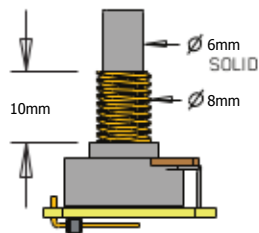

RT / RTC HOUSING

FT / FTC HOUSING

1 VOLUME CONTROL (25K)

1 TONE CONTROL (25K)

STEREO OUTPUT JACK

PICKUP CABLE 13.5" (34cm)

PICKUP CABLE 9" (23cm)

2 CONNECT CABLES 5.5" (14cm)

OUTPUT CABLE 6" (15cm)

BATTERY CABLE 7" (18cm)