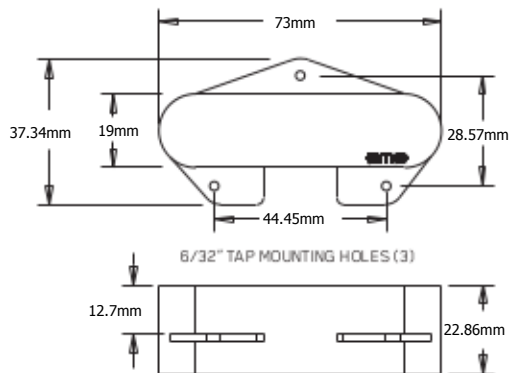

RT / RTC HOUSING

FT / FTC HOUSING

1 VOLUME CONTROL (25K)

1 TONE CONTROL (25K)

STEREO OUTPUT JACK

PICKUP CABLE 13.5" (34cm)

PICKUP CABLE 9" (23cm)

2 CONNECT CABLES 5.5" (14cm)

OUTPUT CABLE 6" (15cm)

BATTERY CABLE 7" (18cm)