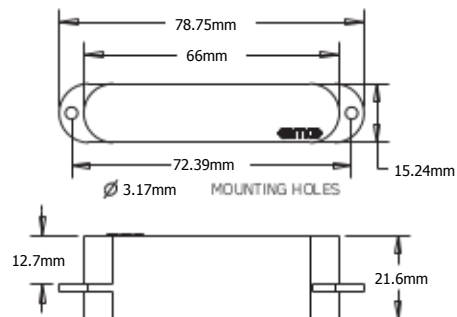

RT / RTC HOUSING

FT / FTC HOUSING

1 VOLUME CONTROL (25K)

1 TONE CONTROL (25K)

STEREO OUTPUT JACK

PICKUP CABLE 13.5" (34cm)

PICKUP CABLE 9" (23cm)

2 CONNECT CABLES 5.5" (14cm)

OUTPUT CABLE 6" (15cm)

BATTERY CABLE 7" (18cm)