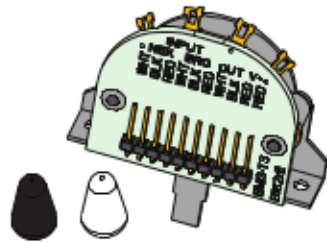

RT / RTC HOUSING

FT / FTC HOUSING

1 VOLUME CONTROL (25K)

1 TONE CONTROL (25K)

STEREO OUTPUT JACK

PICKUP CABLE 13.5" (34cm)

PICKUP CABLE 9" (23cm)

2 CONNECT CABLES 5.5" (14cm)

OUTPUT CABLE 6" (15cm)

BATTERY CABLE 7" (18cm)