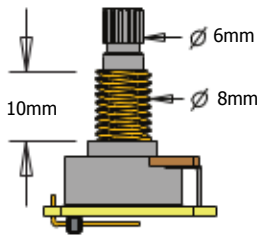

1 VOLUME CONTROL (25K)  
1 TONE CONTROL (25K)

ADJUSTMENT SCREWS

PICKUP CABLE 15" (38cm)

2 CONNECT CABLES 5.5" (14cm)

OUTPUT CABLE 6" (15cm)

BATTERY CABLE 7" (18cm)

BATTERY  
BUSS

STEREO OUTPUT  
JACK