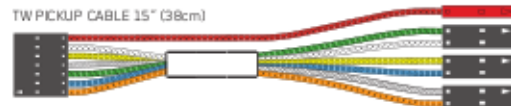

MAXIMUM RECOMMENDED STRING WIDTH 63.5mm

1 TONE CONTROL (25K)

1 TW P/P SWITCH  
W/POT (25K)

2 PICKUP IN/ OUT  
BATTERY BUSS

STEREO OUTPUT  
JACK

ADJUSTMENT SCREWS

BATTERY  
BUSS

TW PICKUP CABLE 15" (38cm)

2 CONNECT CABLES 5.5" (14cm)

OUTPUT CABLE 6" (15cm)

BATTERY CABLE 7" (18cm)