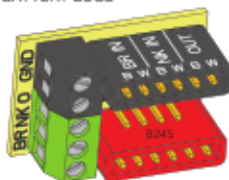

MAXIMUM RECOMMENDED STRING WIDTH 63.5mm

1 TONE CONTROL (25K)

1 TW P/P SWITCH  
W/POT (25K)

2 PICKUP IN/ OUT  
BATTERY BUSS

STEREO OUTPUT  
JACK

ADJUSTMENT SCREWS

BATTERY  
BUSS

TW PICKUP CABLE 15" (38cm)

2 CONNECT CABLES 5.5" (14cm)

OUTPUT CABLE 6" (15cm)

BATTERY CABLE 7" (18cm)