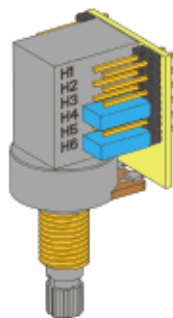

MAXIMUM RECOMMENDED STRING WIDTH 63.5mm

1 TONE CONTROL (25K)

1 TW P/P SWITCH  
W/POT (25K)

2 PICKUP IN/ OUT  
BATTERY BUSS

STEREO OUTPUT  
JACK

ADJUSTMENT SCREWS

BATTERY  
BUSS

TW PICKUP CABLE 15" (38cm)

2 CONNECT CABLES 5.5" (14cm)

OUTPUT CABLE 6" (15cm)

BATTERY CABLE 7" (18cm)