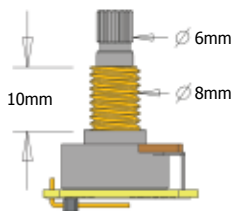

MAXIMUM RECOMMENDED STRING WIDTH 63.5mm

1 TONE CONTROL (25K)

1 TW P/P SWITCH  
W/POT (25K)

2 PICKUP IN/ OUT  
BATTERY BUSS

STEREO OUTPUT  
JACK

ADJUSTMENT SCREWS

BATTERY  
BUSS

TW PICKUP CABLE 15" (38cm)

2 CONNECT CABLES 5.5" (14cm)

OUTPUT CABLE 6" (15cm)

BATTERY CABLE 7" (18cm)