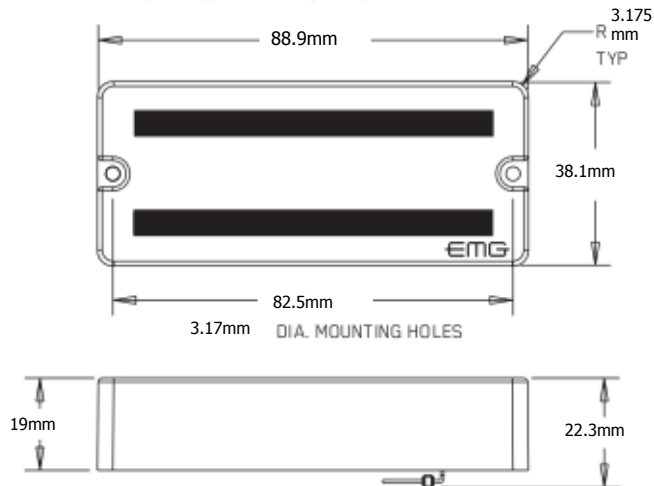

MAXIMUM RECOMMENDED STRING WIDTH 63.5mm

1 TONE CONTROL (25K)

1 TW P/P SWITCH  
W/POT (25K)

2 PICKUP IN/ OUT  
BATTERY BUSS

STEREO OUTPUT  
JACK

ADJUSTMENT SCREWS

BATTERY  
BUSS

TW PICKUP CABLE 15" (38cm)

2 CONNECT CABLES 5.5" (14cm)

OUTPUT CABLE 6" (15cm)

BATTERY CABLE 7" (18cm)