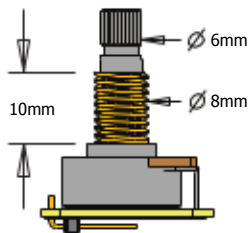

1 VOLUME CONTROL (25K)
1 TONE CONTROL (25K)

ADJUSTMENT SCREWS

PICKUP CABLE 15" (38cm)

CONNECT CABLES 5.5" (14cm)

OUTPUT CABLE 6" (15cm)

BATTERY CABLE 7" (18cm)

BATTERY BUSS

STEREO OUTPUT JACK