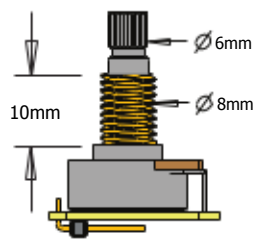

1 VOLUME CONTROL (25K)  
1 TONE CONTROL (25K)

ADJUSTMENT  
SCREWS & SPRINGS

PICKUP CABLE 15" (38cm)

2 CONNECT CABLES 5.5" (14cm)

OUTPUT CABLE 6" (15cm)

BATTERY CABLE 7" (18cm)

BATTERY  
BUSS

STEREO OUTPUT  
JACK