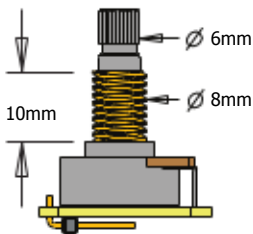

MAXIMUM STRING WIDTH 59.7mm

3.17mm DIA. MOUNTING HOLES

1 VOLUME CONTROL (25K)
1 TONE CONTROL (25K)

ADJUSTMENT SCREWS

PICKUP CABLE 15" (38cm)

2 CONNECT CABLES 5.5" (14cm)

OUTPUT CABLE 6" (15cm)

BATTERY CABLE 7" (18cm)

BATTERY
BUSS

STEREO OUTPUT
JACK

2 PICKUP IN/ OUT
BATTERY BUSS