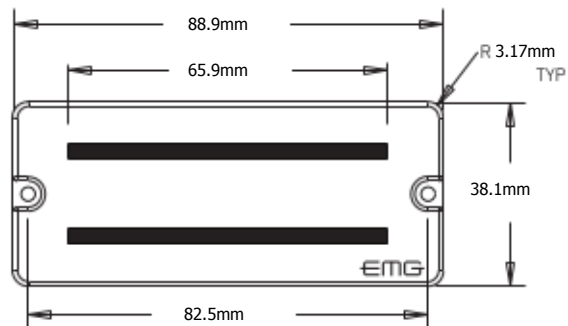

MAXIMUM STRING WIDTH 59.7mm

3.17mm DIA. MOUNTING HOLES

1 VOLUME CONTROL (25K)
1 TONE CONTROL (25K)

ADJUSTMENT SCREWS

PICKUP CABLE 15" (38cm)

2 CONNECT CABLES 5.5" (14cm)

OUTPUT CABLE 6" (15cm)

BATTERY CABLE 7" (18cm)