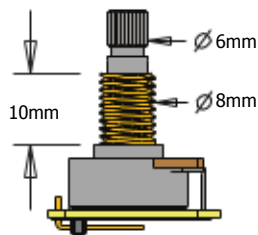

1 VOLUME CONTROL (25K)
1 TONE CONTROL (25K)

ADJUSTMENT SCREWS

PICKUP CABLE 15" (38cm)

2 CONNECT CABLES 5.5" (14cm)

OUTPUT CABLE 6" (15cm)

BATTERY CABLE 7" (18cm)

BATTERY BUSS

STEREO OUTPUT JACK