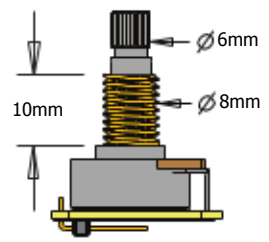

- 1 VOLUME CONTROL (25K)
- 1 TONE CONTROL (25K)

ADJUSTMENT
SCREWS & SPRINGS

PICKUP CABLE 15" (38cm)

CONNECT CABLES 5.5" (14cm)

OUTPUT CABLE 6" (15cm)

BATTERY CABLE 7" (18cm)

BATTERY
BUSS

STEREO OUTPUT
JACK