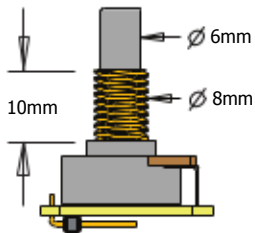

MAXIMUM STRING WIDTH 70.6mm

1 VOLUME CONTROL (25K)
1 TONE CONTROL (25K)

ADJUSTMENT SCREWS

PICKUP CABLE 15" (38cm)

2 CONNECT CABLES 5.5" (14cm)

OUTPUT CABLE 6" (15cm)

BATTERY CABLE 7" (18cm)

BATTERY BUSS

STEREO OUTPUT JACK

2 PICKUP IN / OUT BATTERY BUSS