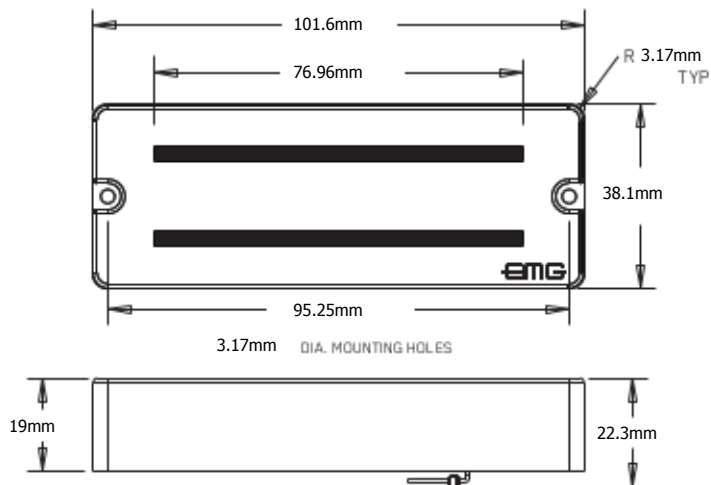

MAXIMUM STRING WIDTH 70.6mm

1 VOLUME CONTROL (25K)
1 TONE CONTROL (25K)

ADJUSTMENT SCREWS

PICKUP CABLE 15" (38cm)

2 CONNECT CABLES 5.5" (14cm)

OUTPUT CABLE 6" (15cm)

BATTERY CABLE 7" (18cm)

BATTERY BUSS

STEREO OUTPUT JACK

2 PICKUP IN / OUT BATTERY BUSS