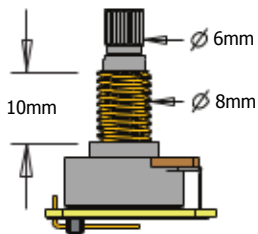

1 VOLUME CONTROL (25K)  
1 TONE CONTROL (25K)

ADJUSTMENT SCREWS

PICKUP CABLE 15" (38cm)

2 CONNECT CABLES 5.5" (14cm)

OUTPUT CABLE 6" (15cm)

BATTERY CABLE 7" (18cm)

BATTERY BUSS

STEREO OUTPUT JACK