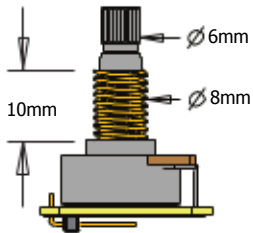

1 VOLUME CONTROL (25K)
1 TONE CONTROL (25K)

ADJUSTMENT
SCREWS & SPRINGS

PICKUP CABLE 15" (38cm)

2 CONNECT CABLES 5.5" (14cm)

OUTPUT CABLE 6" (15cm)

BATTERY CABLE 7" (18cm)

BATTERY
BUSS

STEREO OUTPUT
JACK