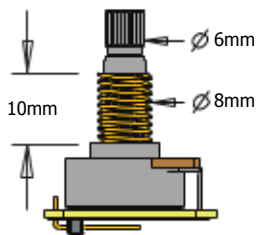

1 VOLUME CONTROL (25K)
1 TONE CONTROL (25K)

ADJUSTMENT SCREWS

PICKUP CABLE 15" (38cm)

2 CONNECT CABLES 5.5" (14cm)

OUTPUT CABLE 6" (15cm)

BATTERY CABLE 7" (18cm)

BATTERY BUSS

STEREO OUTPUT JACK