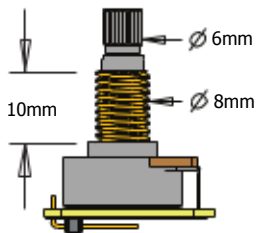

1 VOLUME CONTROL (25K)
1 TONE CONTROL (25K)

ADJUSTMENT
SCREWS & SPRINGS

PICKUP CABLE 15" (38cm)

2 CONNECT CABLES 5.5" (14cm)

OUTPUT CABLE 6" (15cm)

BATTERY CABLE 7" (18cm)

BATTERY
BUSS

STEREO OUTPUT
JACK