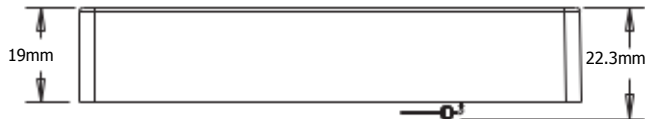

3.17mm DIA. MOUNTING HOLES

1 VOLUME CONTROL (25K)
1 TONE CONTROL (25K)

ADJUSTMENT SCREWS

PICKUP CABLE 15" (38cm)

2 CONNECT CABLES 5.5" (14cm)

OUTPUT CABLE 6" (15cm)

BATTERY CABLE 7" (18cm)

BATTERY BUSS