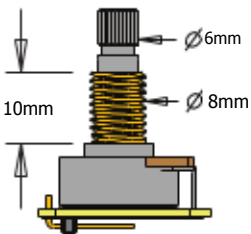

3.17mm DIA. MOUNTING HOLES

1 VOLUME CONTROL (25K)
1 TONE CONTROL (25K)

ADJUSTMENT SCREWS

PICKUP CABLE 15" (38cm)

2 CONNECT CABLES 5.5" (14cm)

OUTPUT CABLE 6" (15cm)

BATTERY CABLE 7" (18cm)

BATTERY BUSS

STEREO OUTPUT JACK

2 PICKUP IN / OUT BATTERY BUSS