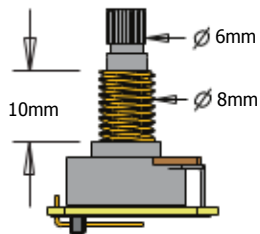

1 VOLUME CONTROL (25K)
1 TONE CONTROL (25K)

ADJUSTMENT SCREWS

PICKUP CABLE 15" (38cm)

2 CONNECT CABLES 5.5" (14cm)

OUTPUT CABLE 6" (15cm)

BATTERY CABLE 7" (18cm)

BATTERY BUSS

STEREO OUTPUT JACK