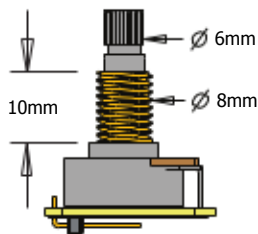

1 VOLUME CONTROL (25K)
1 TONE CONTROL (25K)

ADJUSTMENT
SCREWS & SPRINGS

PICKUP CABLE 15" (38cm)

2 CONNECT CABLES 5.5" (14cm)

OUTPUT CABLE 6" (15cm)

BATTERY CABLE 7" (18cm)

BATTERY
BUSS

STEREO OUTPUT
JACK