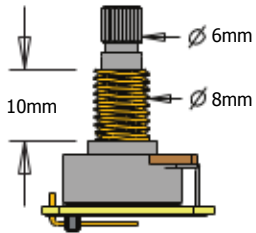

1 VOLUME CONTROL (25K)  
1 TONE CONTROL (25K)

ADJUSTMENT  
SCREWS & SPRINGS

PICKUP CABLE 15" (38cm)

2 CONNECT CABLES 5.5" (14cm)

OUTPUT CABLE 6" (15cm)

BATTERY CABLE 7" (18cm)

BATTERY  
BUSS

STEREO OUTPUT  
JACK