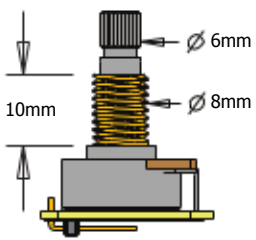

1 VOLUME CONTROL (25K)
1 TONE CONTROL (25K)

ADJUSTMENT SCREWS

PICKUP C CABLE 15" (38cm)

2 CONNECT CABLES 5.5" (14cm)

OUTPUT CABLE 6" (15cm)

BATTERY CABLE 7" (18cm)

BATTERY BUSS

STEREO OUTPUT JACK