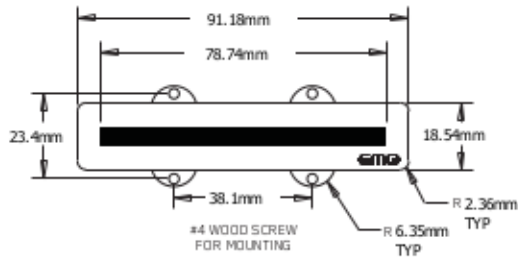

MAXIMUM RECOMMENDED STRING WIDTH 69.2mm
FOR BOTH SJ AND LJ PICKUPS

LONG J HOUSING
(LJ)

SHORT J HOUSING
(SJ)

1 VOLUME CONTROL (25K)

1 TONE CONTROL (25K)

PICKUP CABLE 13.5" (34cm)

2 CONNECT CABLES 5.5" (14cm)

OUTPUT CABLE 6" (15cm)

BATTERY CABLE 7" (18cm)

BATTERY
BUSS

STEREO OUTPUT
JACK

ADJUSTMENT SCREWS (4)