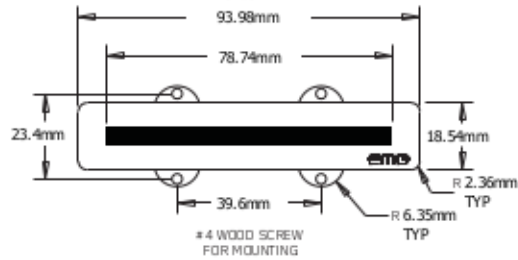

MAXIMUM RECOMMENDED STRING WIDTH 69.2mm
FOR BOTH SJ AND LJ PICKUPS

LONG J HOUSING
(LJ)

SHORT J HOUSING
(SJ)

1 VOLUME CONTROL (25K)

1 TONE CONTROL (25K)

PICKUP CABLE 13.5" (34cm)

2 CONNECT CABLES 5.5" (14cm)

OUTPUT CABLE 6" (15cm)

BATTERY CABLE 7" (18cm)

BATTERY
BUSS

STEREO OUTPUT
JACK

ADJUSTMENT SCREWS (4)