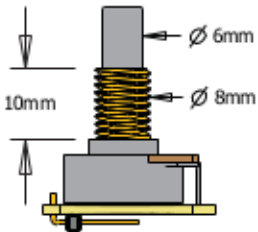

MAXIMUM RECOMMENDED STRING WIDTH 69.2mm
FOR BOTH SJ AND LJ PICKUPS

LONG J HOUSING
(LJ)

SHORT J HOUSING
(SJ)

1 VOLUME CONTROL (25K)

1 TONE CONTROL (25K)

PICKUP CABLE 13.5" (34cm)

2 CONNECT CABLES 5.5" (14cm)

OUTPUT CABLE 6" (15cm)

BATTERY CABLE 7" (18cm)

BATTERY
BUSS

STEREO OUTPUT
JACK

ADJUSTMENT SCREWS (4)