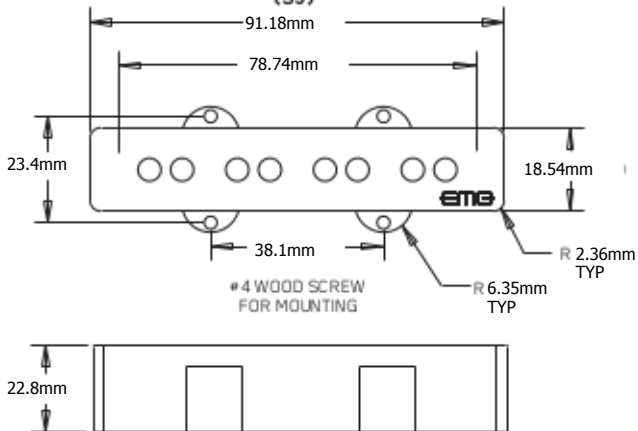

**LONG J HOUSING (LJ)**

**SHORT J HOUSING (SJ)**

**2 VOLUME CONTROLS (25K)**

**1 TONE CONTROL (25K)**

**STEREO OUTPUT JACK**

**ADJUSTMENT SCREWS (8)**

**BATTERY BUSS**

**PICKUP CABLE 13.5" (34cm)**

**PICKUP CABLE 9" (23cm)**

**2 CONNECT CABLES 5.5" (14cm)**

**OUTPUT CABLE 6" (15cm)**

**BATTERY CABLE 7" (18cm)**