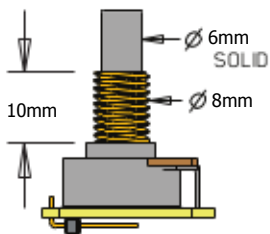

**LONG J HOUSING (LJ)**

**SHORT J HOUSING (SJ)**

**2 VOLUME CONTROLS (25K)**

**1 TONE CONTROL (25K)**

**STEREO OUTPUT JACK**

**ADJUSTMENT SCREWS (8)**

**BATTERY BUSS**

**PICKUP CABLE 13.5" (34cm)**

**PICKUP CABLE 9" (23cm)**

**2 CONNECT CABLES 5.5" (14cm)**

**OUTPUT CABLE 6" (15cm)**

**BATTERY CABLE 7" (18cm)**