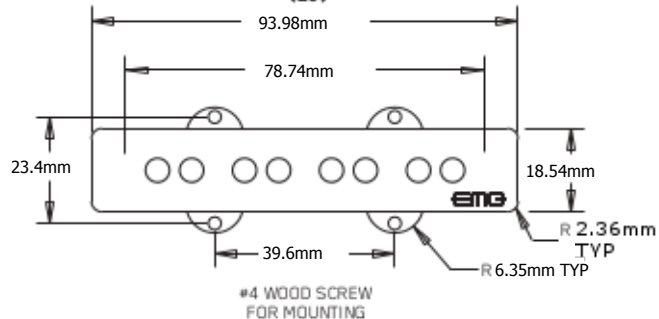

**LONG J HOUSING (LJ)**

**SHORT J HOUSING (SJ)**

**2 VOLUME CONTROLS (25K)**

**1 TONE CONTROL (25K)**

**STEREO OUTPUT JACK**

**ADJUSTMENT SCREWS (8)**

**BATTERY BUSS**

**PICKUP CABLE 13.5" (34cm)**

**PICKUP CABLE 9" (23cm)**

**2 CONNECT CABLES 5.5" (14cm)**

**OUTPUT CABLE 6" (15cm)**

**BATTERY CABLE 7" (18cm)**