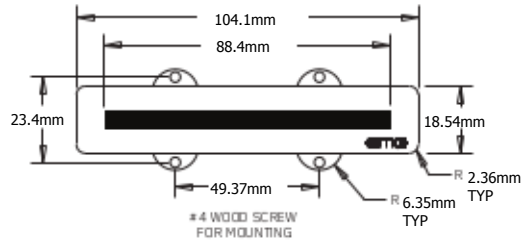

MAXIMUM RECOMMENDED STRING WIDTH 88.4mm
FOR BOTH S.J5 AND L.J5 PICKUPS

LONG J5 HOUSING (LJ5)

SHORT J5 HOUSING (SJ5)

2 VOLUME CONTROLS (25K)

1 TONE CONTROL (25K)

ADJUSTMENT SCREWS (8)

BATTERY BUSS

STEREO OUTPUT JACK

PICKUP CABLE 13.5" (34cm)

PICKUP CABLE 9" (23cm)

2 CONNECT CABLES 5.5" (14cm)

OUTPUT CABLE 6" (15cm)

BATTERY CABLE 7" (18cm)