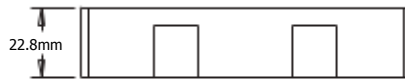

MAXIMUM RECOMMENDED STRING WIDTH 88.4mm
FOR BOTH S.J5 AND L.J5 PICKUPS

LONG J5 HOUSING (LJ5)

SHORT J5 HOUSING (SJ5)

2 VOLUME CONTROLS (25K)

1 TONE CONTROL (25K)

ADJUSTMENT SCREWS (8)

BATTERY BUSS

STEREO OUTPUT JACK

PICKUP CABLE 13.5" (34cm)

PICKUP CABLE 9" (23cm)

2 CONNECT CABLES 5.5" (14cm)

OUTPUT CABLE 6" (15cm)

BATTERY CABLE 7" (18cm)