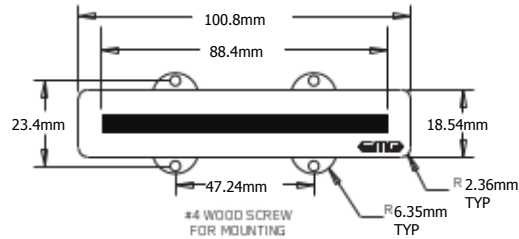

MAXIMUM RECOMMENDED STRING WIDTH 88.4mm
FOR BOTH S.J5 AND L.J5 PICKUPS

LONG J5 HOUSING (LJ5)

SHORT J5 HOUSING (SJ5)

2 VOLUME CONTROLS (25K)

1 TONE CONTROL (25K)

ADJUSTMENT SCREWS (8)

BATTERY BUSS

STEREO OUTPUT JACK

PICKUP CABLE 13.5" (34cm)

PICKUP CABLE 9" (23cm)

2 CONNECT CABLES 5.5" (14cm)

OUTPUT CABLE 6" (15cm)

BATTERY CABLE 7" (18cm)