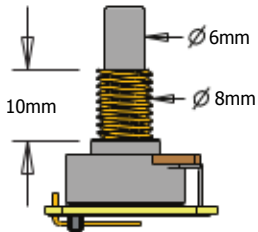

MAXIMUM RECOMMENDED STRING WIDTH 88.4mm
FOR BOTH S.J5 AND L.J5 PICKUPS

LONG J5 HOUSING (LJ5)

SHORT J5 HOUSING (SJ5)

2 VOLUME CONTROLS (25K)

1 TONE CONTROL (25K)

ADJUSTMENT SCREWS (8)

BATTERY BUSS

STEREO OUTPUT JACK

PICKUP CABLE 13.5" (34cm)

PICKUP CABLE 9" (23cm)

2 CONNECT CABLES 5.5" (14cm)

OUTPUT CABLE 6" (15cm)

BATTERY CABLE 7" (18cm)