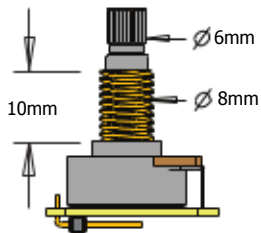

1 VOLUME CONTROL (500K)  
1 TONE CONTROL (500K)

ADJUSTMENT  
SCREWS & SPRINGS

2 PICKUP IN/ OUT  
BATTERY BUSS

PICKUP CABLE 15" (30cm)

2 CONNECT CABLES 5.5" (14cm)

OUTPUT CABLE 6" (15cm)

BRIDGE GROUND WIRE 6" (15cm)

MONO OUTPUT  
JACK

BRIDGE GROUND  
CONNECTOR