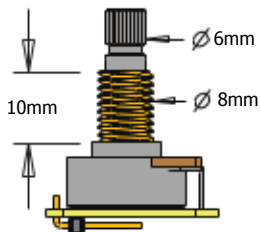

- 1 VOLUME CONTROL (25K)
- 1 ACTIVE VLPF TONE CONTROL

ADJUSTMENT  
SCREWS & SPRINGS

PICKUP CABLE 15" (38cm)

2 CONNECT CABLES 5.5" (14cm)

OUTPUT CABLE 6" (15cm)

SUPPLY CABLE 5.5" (14cm)

BATTERY CABLE 7" (18cm)

BATTERY  
BUSS

STEREO OUTPUT  
JACK

2 PICKUP IN/ OUT  
BATTERY BUSS