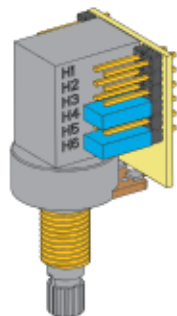

1 VLPF ACTIVE
TONE CONTROL (25K)

1 TW P/P SWITCH
W/POT (25K)

ADJUSTMENT
SCREWS & SPRINGS

2 PICKUP IN/ OUT
BATTERY BUSS

BATTERY
BUSS

TW PICKUP CABLE 15" (38cm)

2 CONNECT CABLES 5.5" (14cm)

OUTPUT CABLE 6" (15cm)

SUPPLY CABLE 5.5" (14cm)

BATTERY CABLE 7" (18cm)

STEREO OUTPUT
JACK