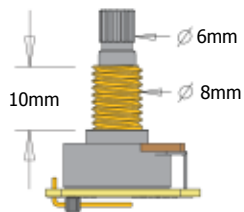

1 VLPF ACTIVE
TONE CONTROL (25K)

1 TW P/P SWITCH
W/POT (25K)

ADJUSTMENT
SCREWS & SPRINGS

2 PICKUP IN/ OUT
BATTERY BUSS

BATTERY
BUSS

TW PICKUP CABLE 15" (38cm)

2 CONNECT CABLES 5.5" (14cm)

OUTPUT CABLE 6" (15cm)

SUPPLY CABLE 5.5" (14cm)

BATTERY CABLE 7" (18cm)

STEREO OUTPUT
JACK