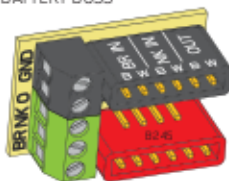

1 VLPF ACTIVE
TONE CONTROL (25K)

1 TW P/P SWITCH
W/POT (25K)

ADJUSTMENT
SCREWS & SPRINGS

2 PICKUP IN/ OUT
BATTERY BUSS

BATTERY
BUSS

TW PICKUP CABLE 15" (38cm)

2 CONNECT CABLES 5.5" (14cm)

OUTPUT CABLE 6" (15cm)

SUPPLY CABLE 5.5" (14cm)

BATTERY CABLE 7" (18cm)

STEREO OUTPUT
JACK