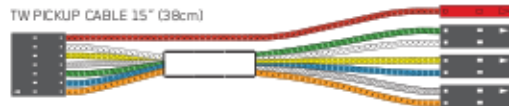

1 VLPF ACTIVE
TONE CONTROL (25K)

1 TW P/P SWITCH
W/POT (25K)

ADJUSTMENT
SCREWS & SPRINGS

2 PICKUP IN/ OUT
BATTERY BUSS

BATTERY
BUSS

TW PICKUP CABLE 15" (38cm)

2 CONNECT CABLES 5.5" (14cm)

OUTPUT CABLE 6" (15cm)

SUPPLY CABLE 5.5" (14cm)

BATTERY CABLE 7" (18cm)

STEREO OUTPUT
JACK